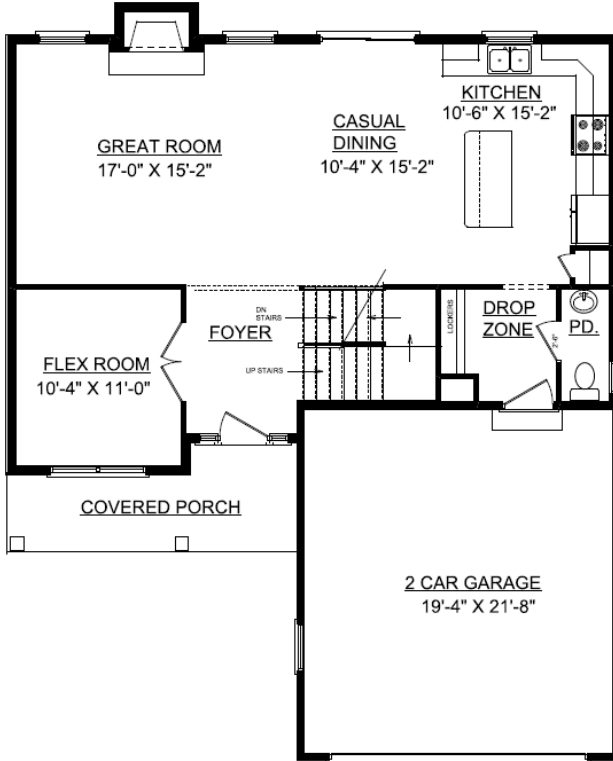

Lot 507 Prairie Meadows

409 Sutton St

Savoy, IL 61874

First Floor

First Floor = 979 sq.ft.
Second Floor = 904 sq.ft..
Basement = 723 sq.ft.

Second Floor

Basement