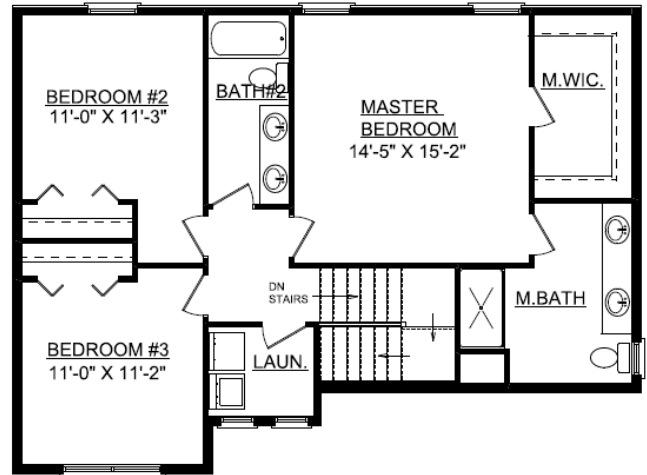

Lot 507 Prairie Meadows

409 Sutton St

Savoy, IL 61874

First Floor

First Floor = 979 sq.ft.
Second Floor = 904 sq.ft..
Basement = 723 sq.ft.

Second Floor

Basement