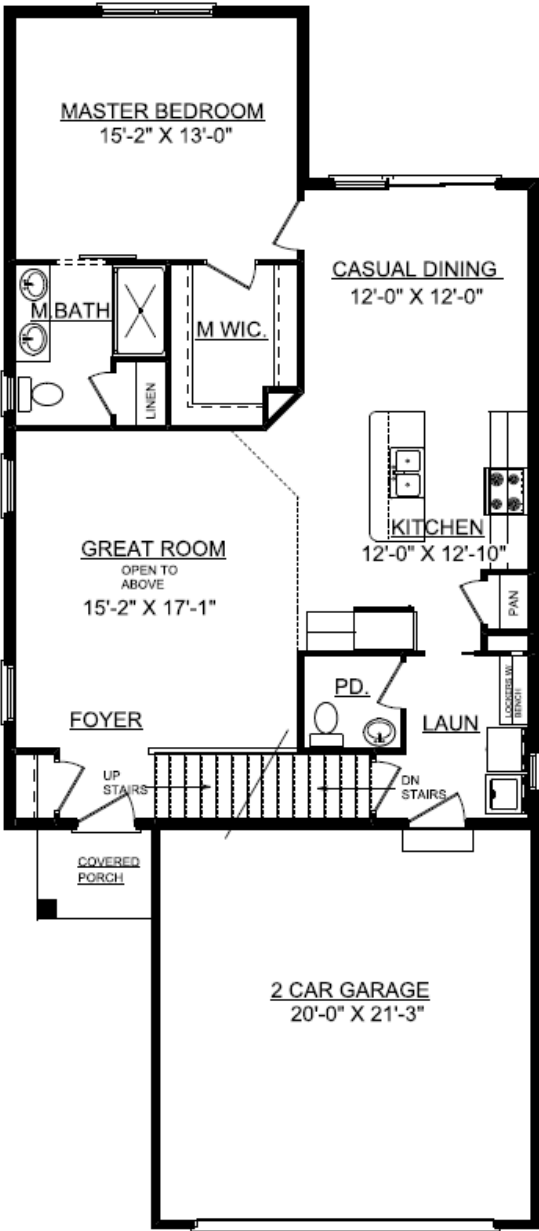

Lot 318 Legends 4512 Legends Dr Champaign, IL 61822

First Floor = 1,150 sq.ft.
Second Floor = 626 sq.ft..

First Floor

Second Floor