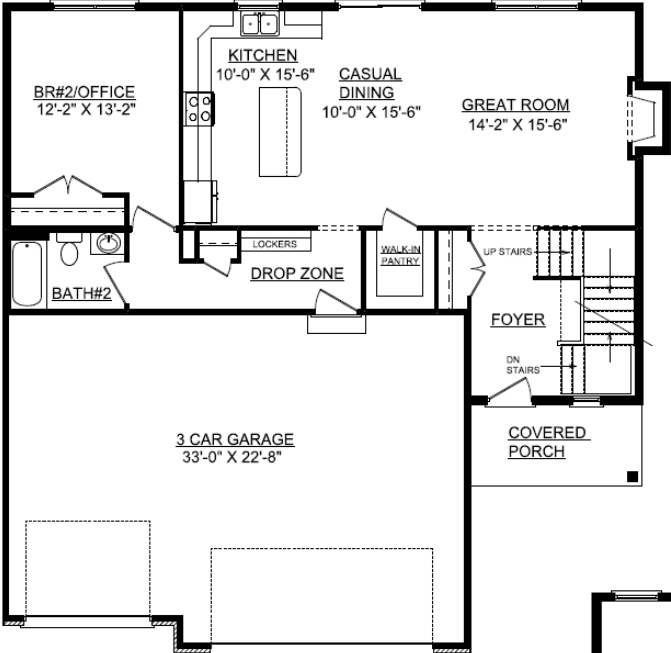

Lot 405 Will's Trace 2009 Max Run Drive Champaign, IL 61822

First Floor

First Floor = 1,130 sq.ft.
Second Floor = 1,240 sq.ft..
Basement = 776 sq.ft.

Second Floor

Basement