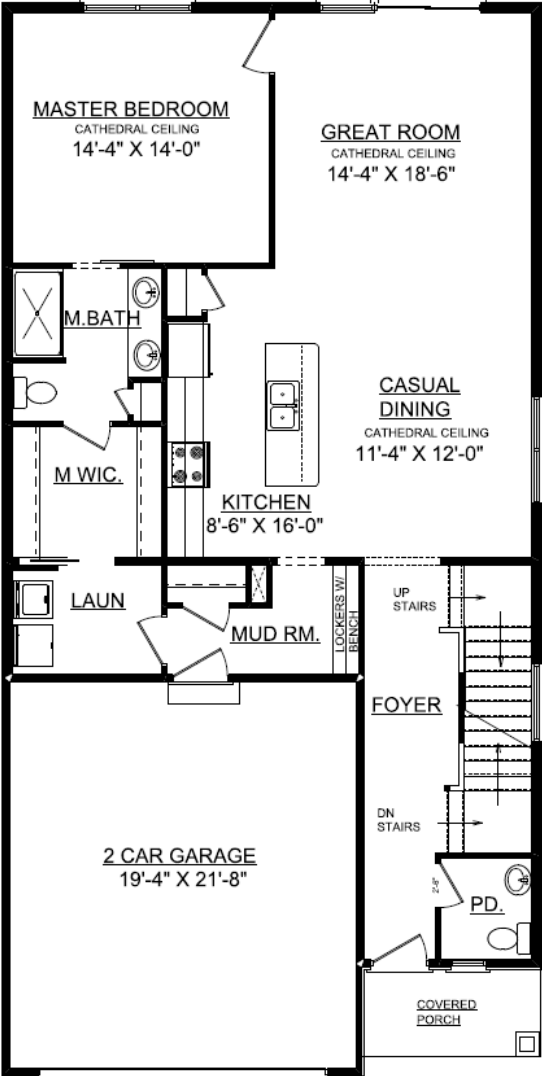

Lot 127B Legends 3217 Palmer Dr Champaign, IL 61822

First Floor = 1,305 sq.ft.
Second Floor = 678 sq.ft..

First Floor

Second Floor