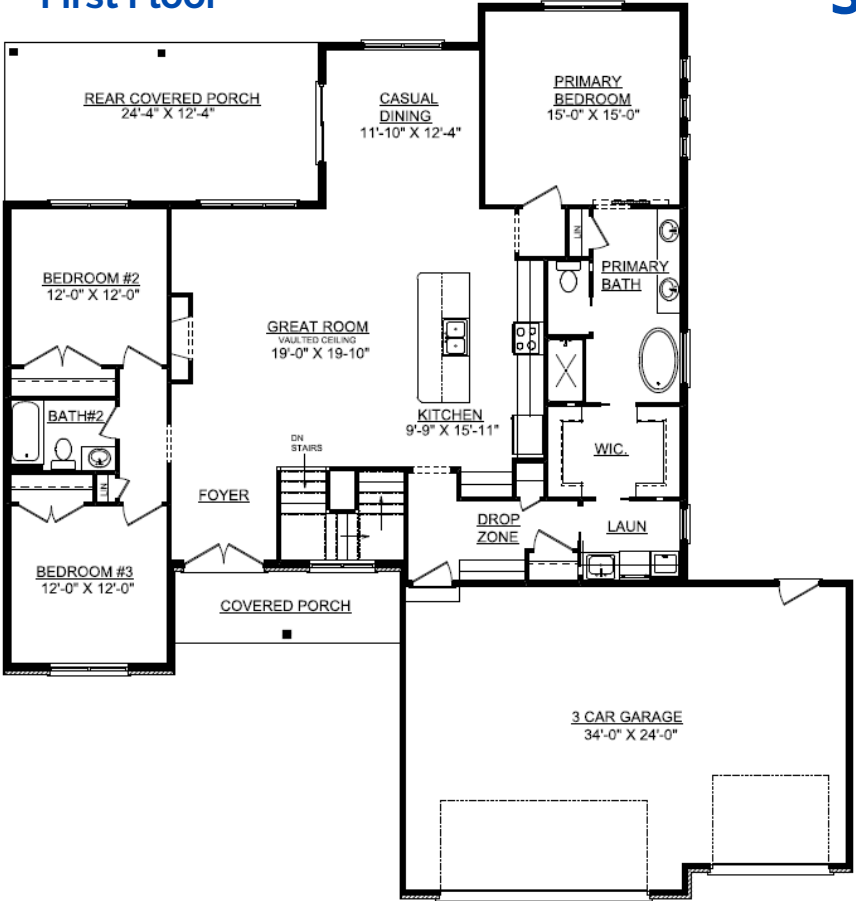

# Lot 425 Lake Falls 410 Lake Falls Blvd Savoy, IL 61874

## First Floor

First Floor = 2,011 sq.ft.  
Basement = 1,127 sq.ft.

## Basement