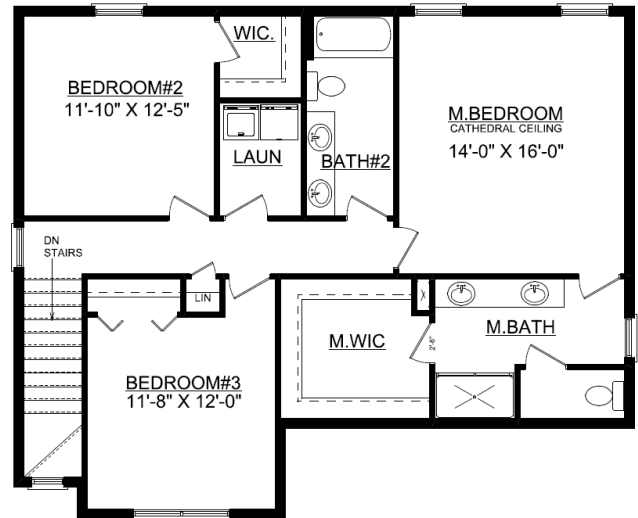

Lot 415 Prairie Meadows 305 New Haven Lane Savoy, IL 61874

First Floor

First Floor = 930 sq.ft.
Second Floor = 1,032 sq.ft..
Basement = 689 sq.ft.

Second Floor

Basement