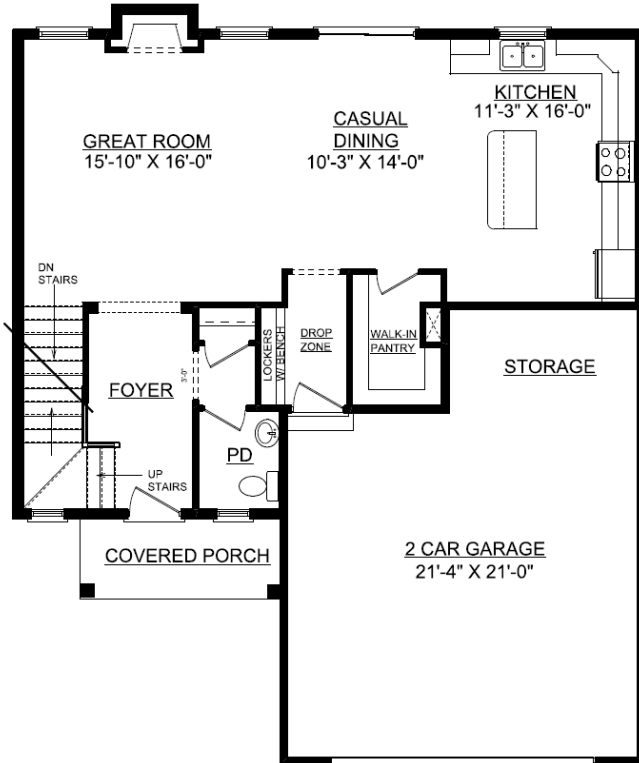

Lot 415 Prairie Meadows 305 New Haven Lane Savoy, IL 61874

First Floor

First Floor = 930 sq.ft.
Second Floor = 1,032 sq.ft..
Basement = 689 sq.ft.

Second Floor

Basement