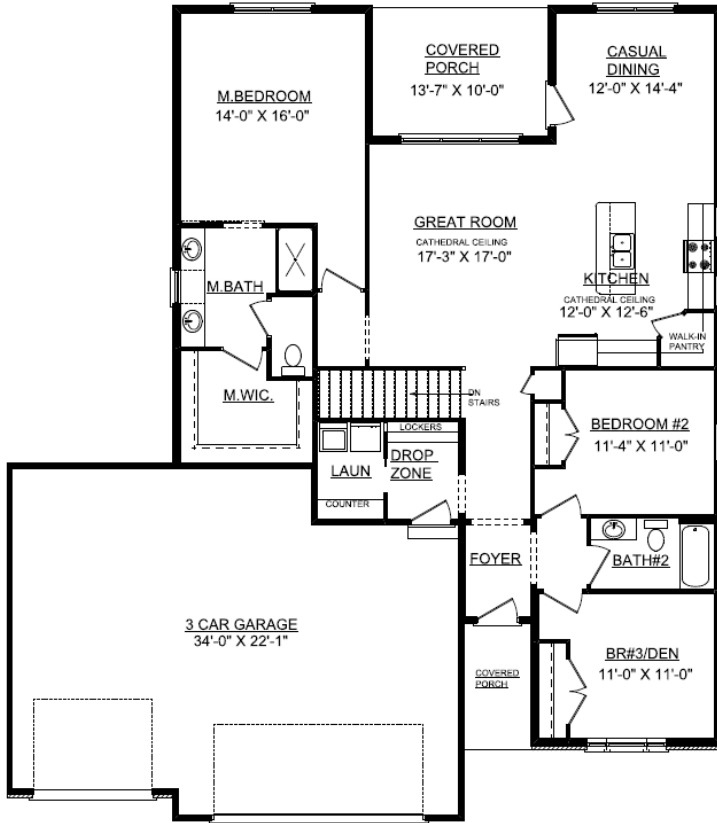

Lot 22 Liberty on the Lake

3912 Bay Cir

Champaign, IL 61822

First Floor

First Floor = 1,770 sq.ft.
Basement = 680 sq.ft.

Basement