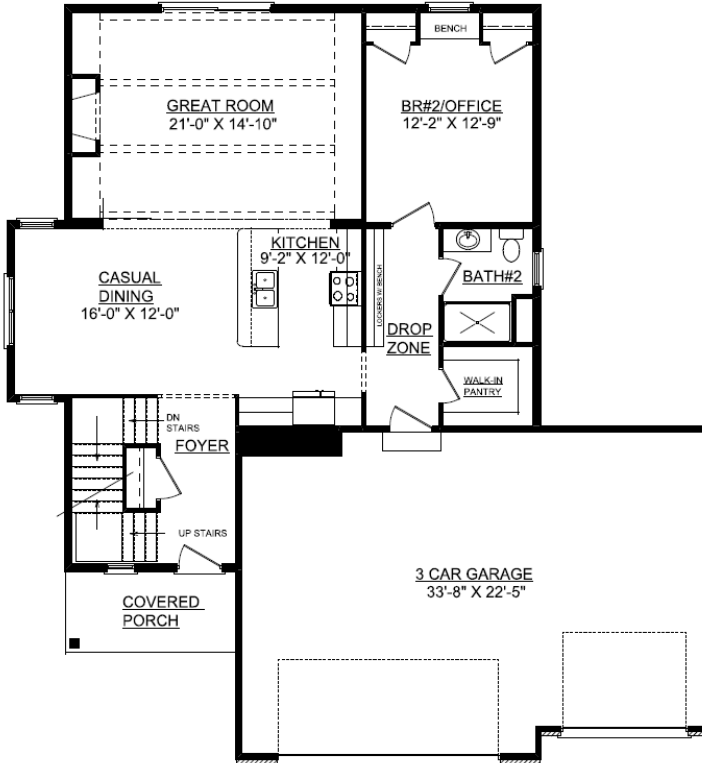

Lot 617 Thornewood 1305 Ravenwood Ln Mahomet, IL 61853

First Floor

First Floor = 1,250 sq.ft.
Second Floor = 1,200 sq.ft..
Basement = 820 sq.ft.

Second Floor

Basement