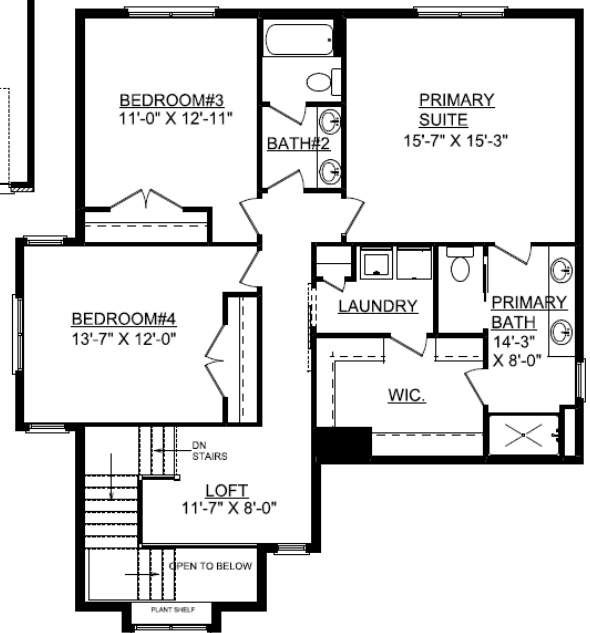

Lot 617 Thornewood 1305 Ravenwood Ln Mahomet, IL 61853

First Floor

First Floor = 1,250 sq.ft.
Second Floor = 1,200 sq.ft..
Basement = 820 sq.ft.

Second Floor

Basement