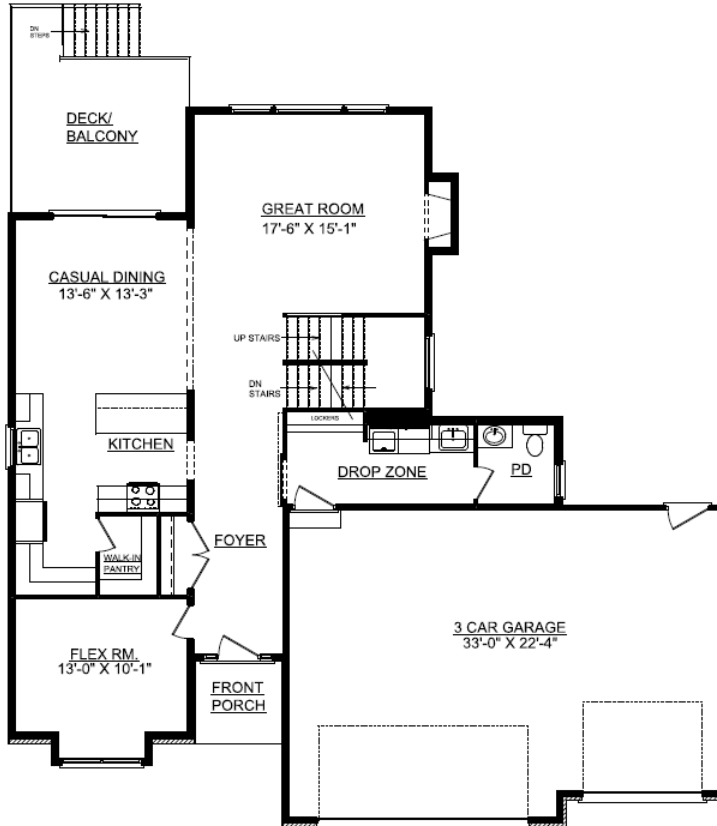

# Lot 636 Thornewood 1216 Briarwood Lane Mahomet, IL 61856

## First Floor

First Floor = 1,296 sq.ft.  
Second Floor = 1,437 sq.ft.  
Basement = 897 sq.ft.

## Basement

## Second Floor