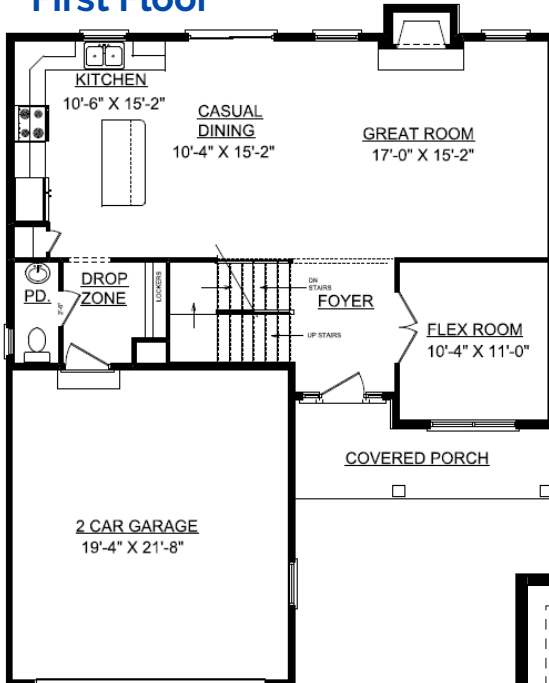

Lot 422 Prairie Meadows 403 New Haven Lane Savoy, IL 61874

First Floor

First Floor = 979 sq.ft.
 Second Floor = 904 sq.ft..
 Basement = 723 sq.ft.

Second Floor