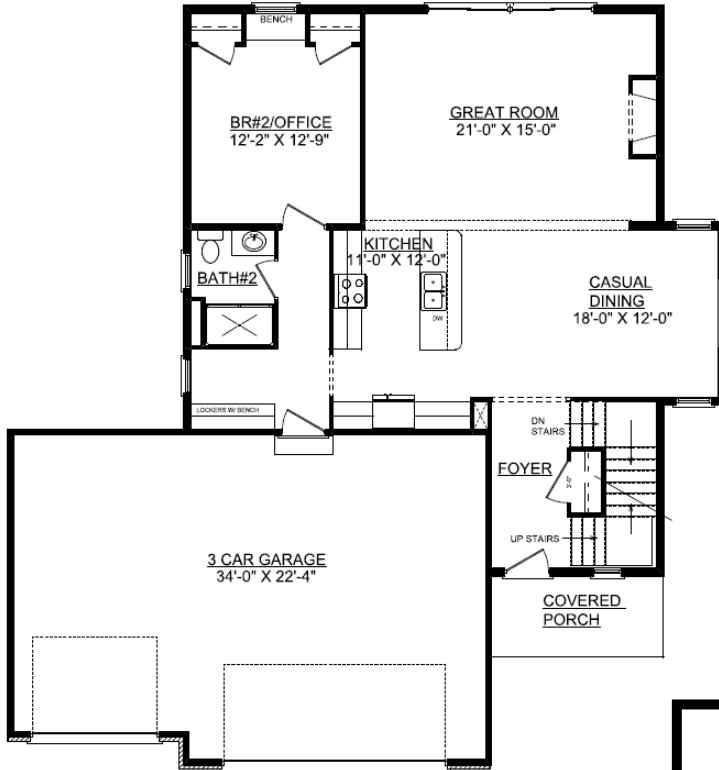

Lot 532 Prairie Meadows

408 Sutton St

Savoy, IL 61874

First Floor

First Floor = 1,254 sq.ft.
Second Floor = 1,200 sq.ft..
Basement = 813 sq.ft.

Second Floor

Basement