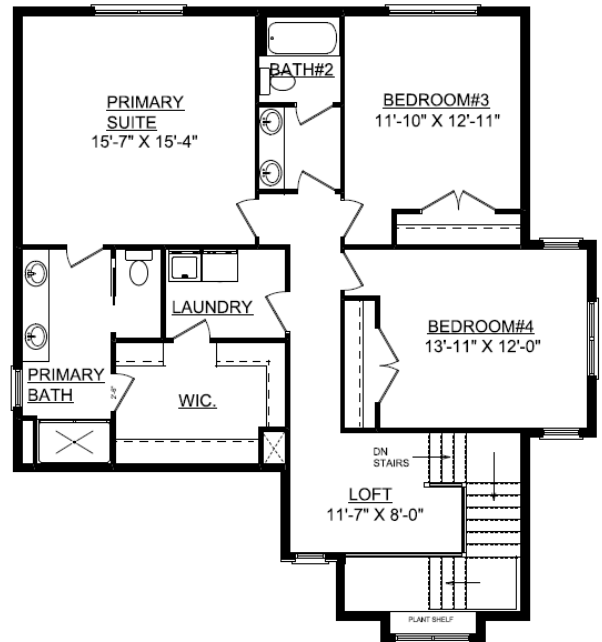

Lot 532 Prairie Meadows

408 Sutton St

Savoy, IL 61874

First Floor

First Floor = 1,254 sq.ft.
Second Floor = 1,200 sq.ft..
Basement = 813 sq.ft.

Second Floor

Basement