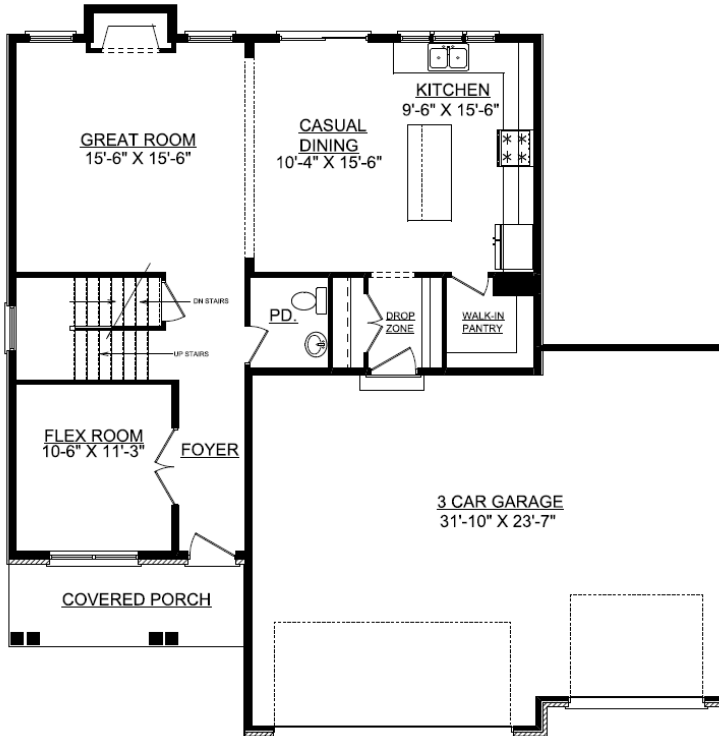

Lot 502 Prairie Meadows

502 Denton Dr

Savoy, IL 61874

First Floor

First Floor = 1,035 sq.ft.
Second Floor = 1,424 sq.ft.
Basement = 660 sq.ft.

Basement

Second Floor