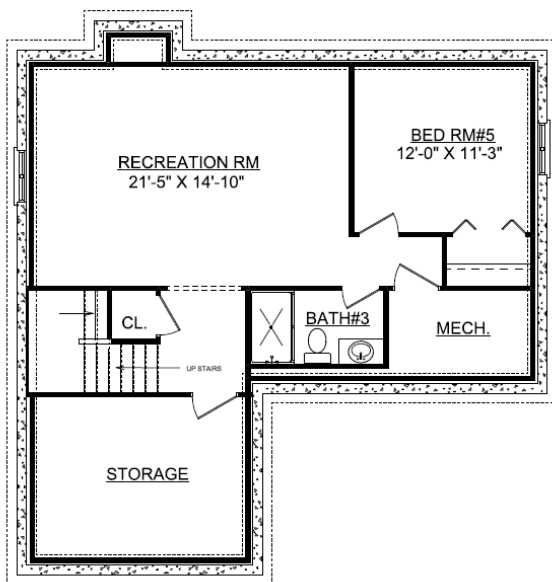

Lot 502 Prairie Meadows

502 Denton Dr

Savoy, IL 61874

First Floor

First Floor = 1,035 sq.ft.
Second Floor = 1,424 sq.ft.
Basement = 660 sq.ft.

Basement

Second Floor