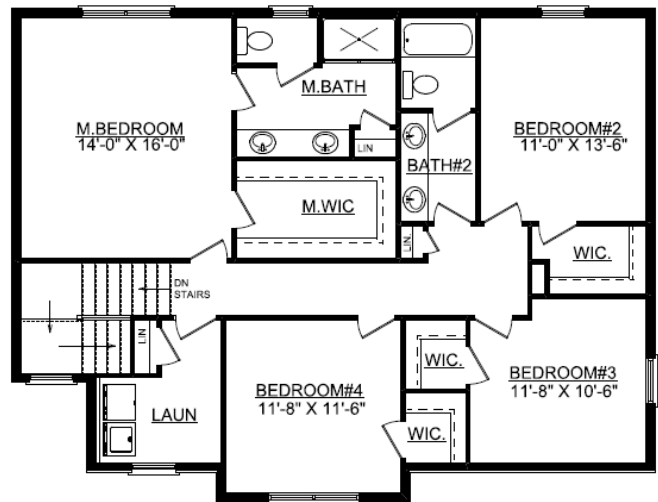

Lot 608 Thornewood 1201 Briarwood Lane Mahomet, IL 61853

First Floor

First Floor = 1,185 sq.ft.
Second Floor = 1,232 sq.ft..
Basement = 751 sq.ft.

Second Floor

Basement