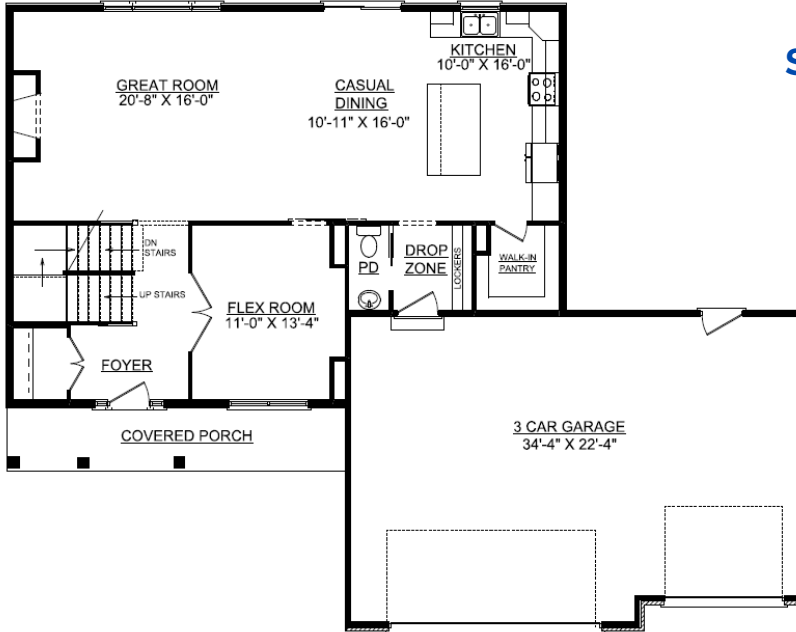

Lot 608 Thornewood 1201 Briarwood Lane Mahomet, IL 61853

First Floor

First Floor = 1,185 sq.ft.
Second Floor = 1,232 sq.ft..
Basement = 751 sq.ft.

Second Floor

Basement