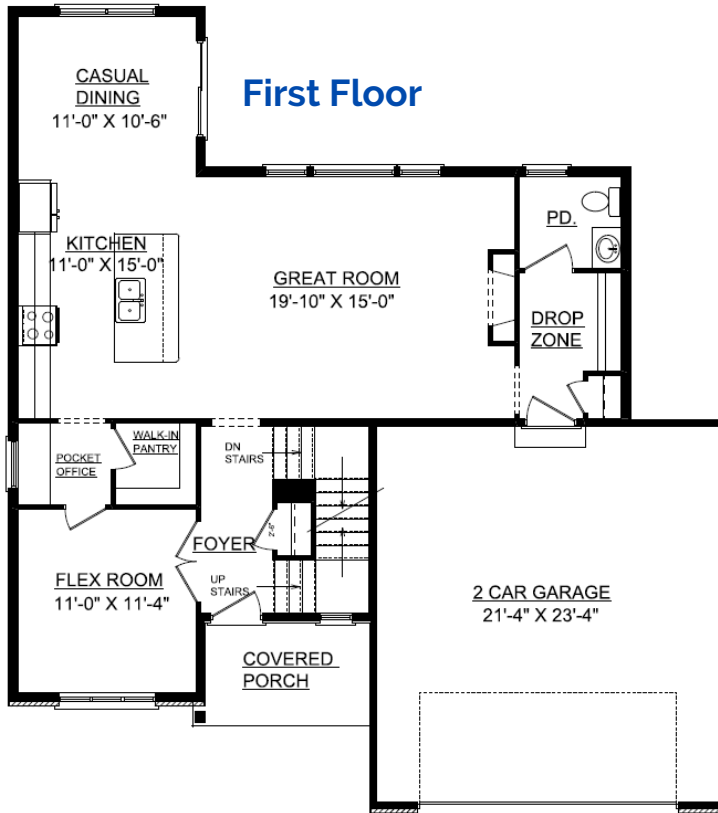

Lot 516 Prairie Meadows

305 Sutton St

Savoy, IL 61874

First Floor = 1,074 sq.ft.
 Second Floor = 1,074 sq.ft..
 Basement = 707 sq.ft.

Second Floor