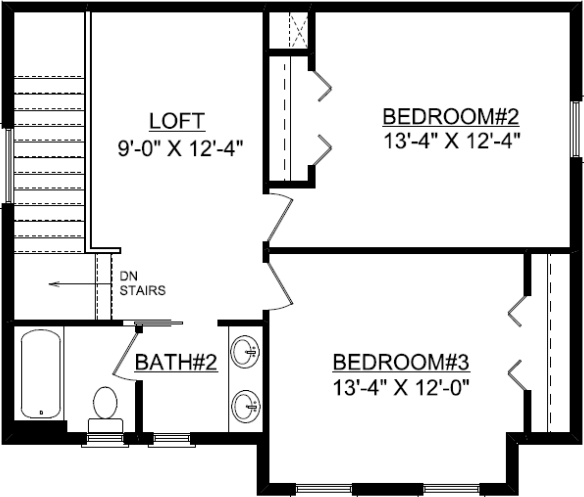

Lot 317 Legends 4514 Legends Dr Champaign, IL 61822

First Floor = 1,300 sq.ft.
Second Floor = 654 sq.ft..
Basement = 776 sq.ft.

First Floor

Second Floor

Basement