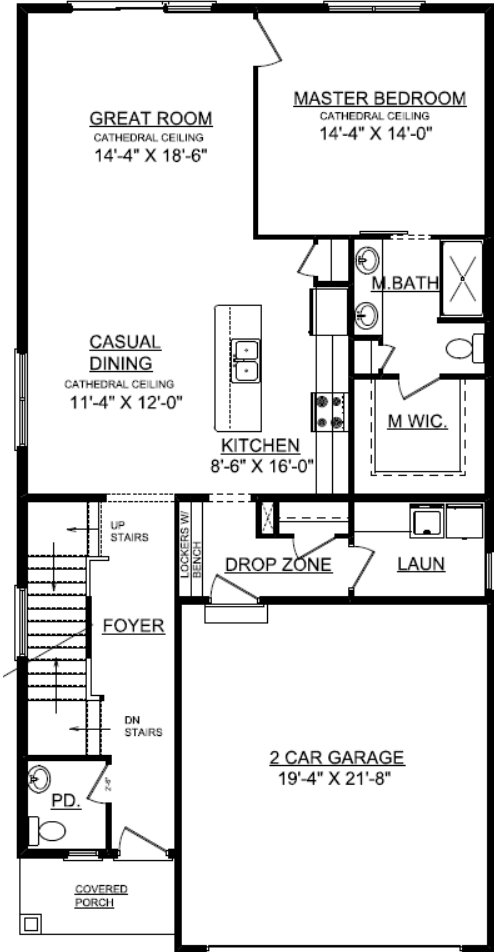

Lot 317 Legends 4514 Legends Dr Champaign, IL 61822

First Floor = 1,300 sq.ft.
Second Floor = 654 sq.ft..
Basement = 776 sq.ft.

First Floor

Second Floor

Basement