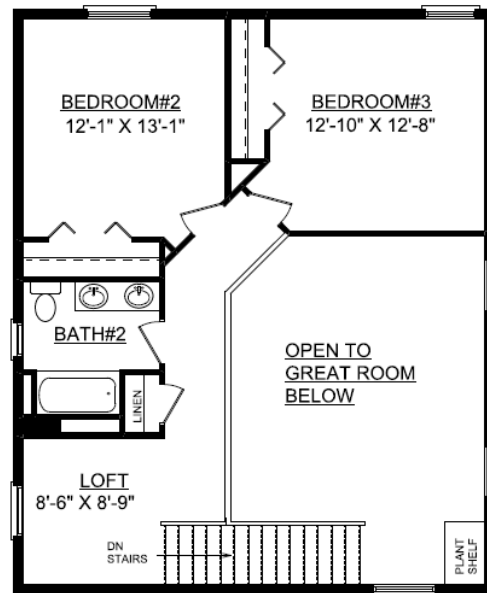

Norah

First Floor
1,063 sq.ft.

Second Floor
1,190 sq.ft.

Basement
677 sq.ft.