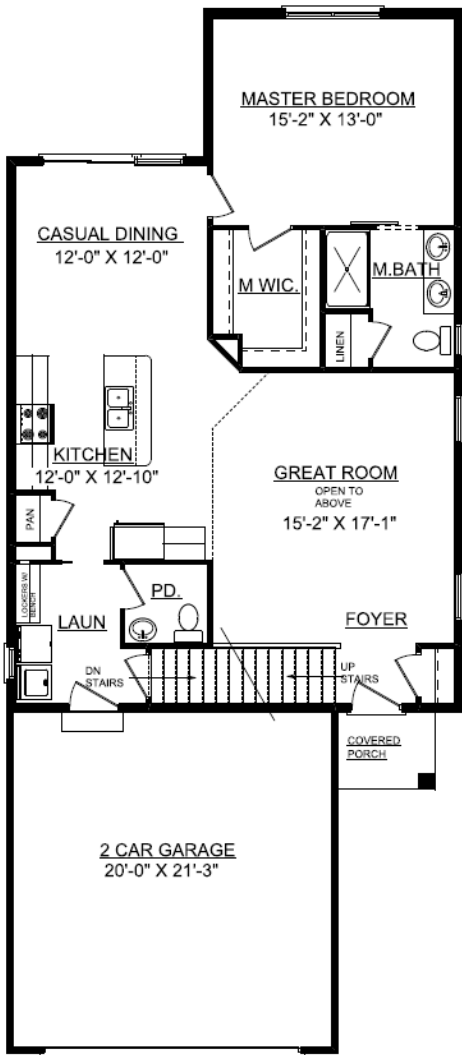

Norah

First Floor
1,063 sq.ft.

Second Floor
1,190 sq.ft.

Basement
677 sq.ft.