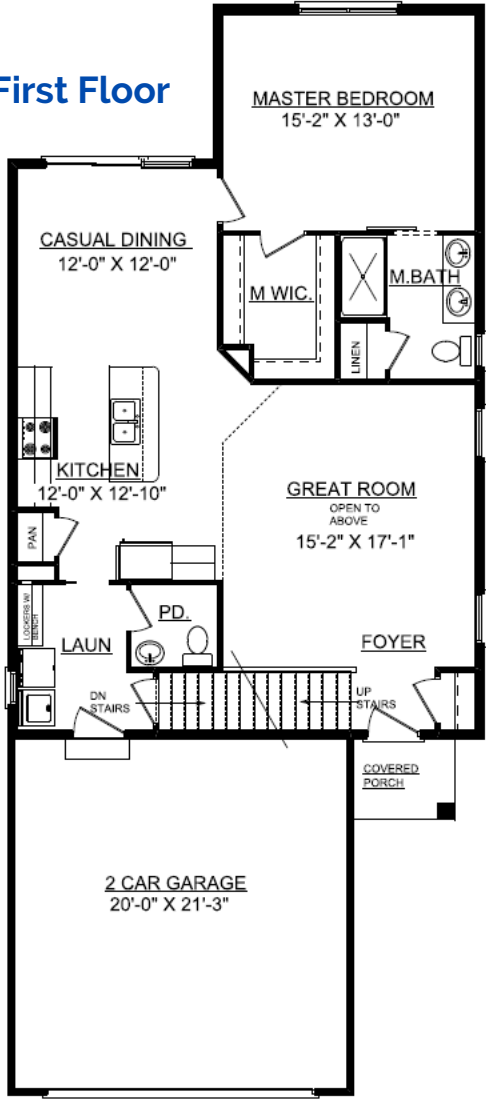

Lot 320 Legends 4508 Legends Dr Champaign, IL 61822

First Floor = 1,150 sq.ft.
Second Floor = 626 sq.ft..
Basement = 868 sq.ft.

First Floor

Second Floor

Basement