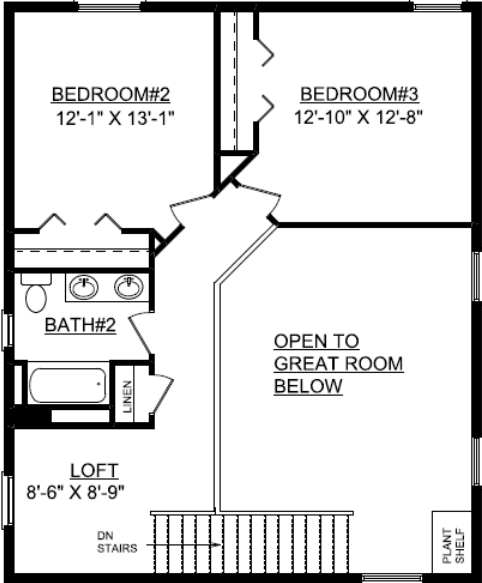

Lot 320 Legends 4508 Legends Dr Champaign, IL 61822

First Floor = 1,150 sq.ft.
Second Floor = 626 sq.ft..
Basement = 868 sq.ft.

First Floor

Second Floor

Basement