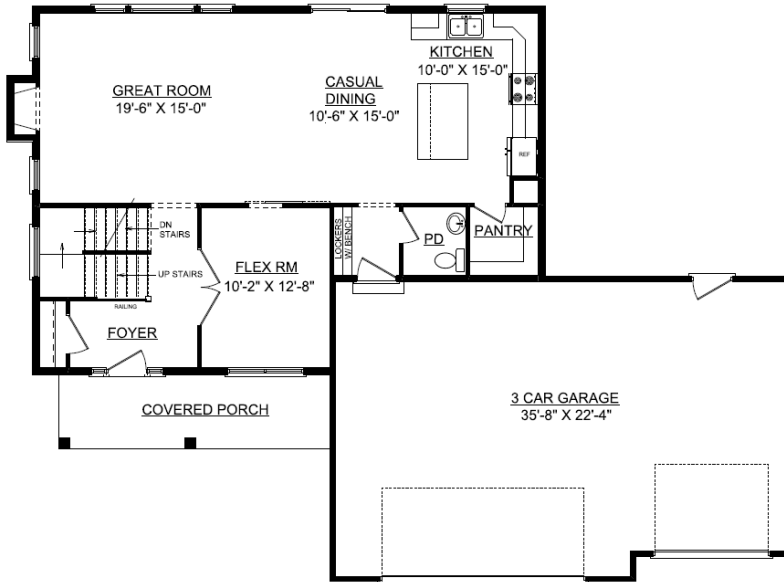

Summerbrooke

First Floor
1,063 sq.ft.

Second Floor
1,190 sq.ft.

Basement
677 sq.ft.