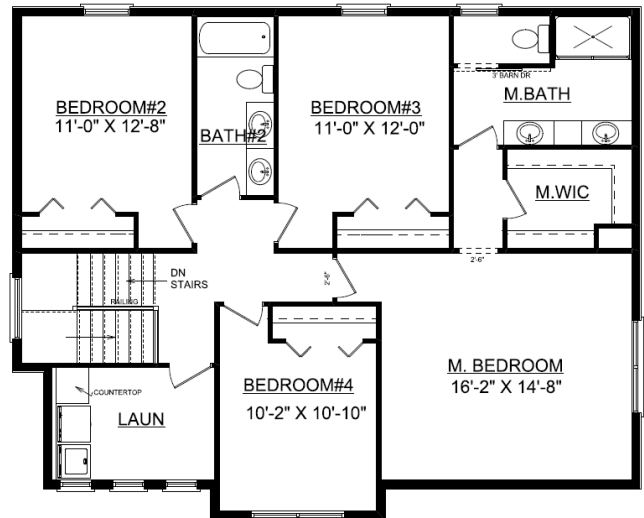

Summerbrooke

First Floor
1,063 sq.ft.

Second Floor
1,190 sq.ft.

Basement
677 sq.ft.