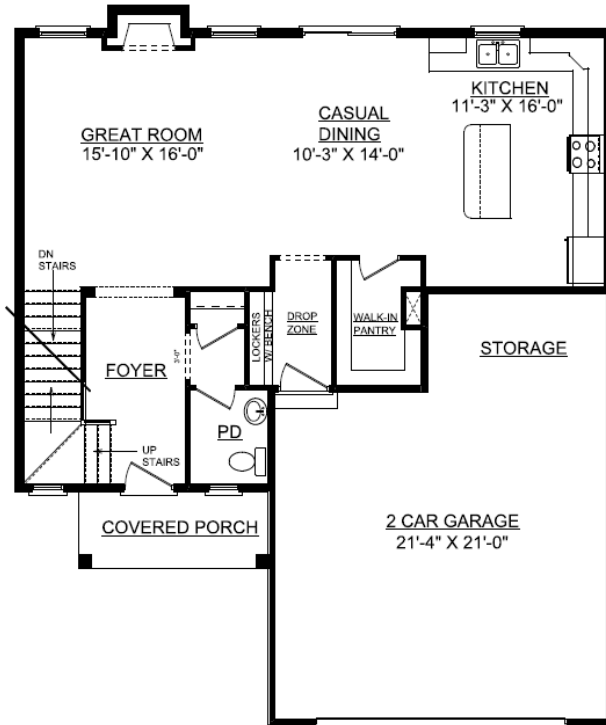

Lot 505 Prairie Meadows

413 Sutton St

Savoy, IL 61874

First Floor

First Floor = 930 sq.ft.
 Second Floor = 1,032 sq.ft..
 Basement = 689 sq.ft.

Second Floor

Basement