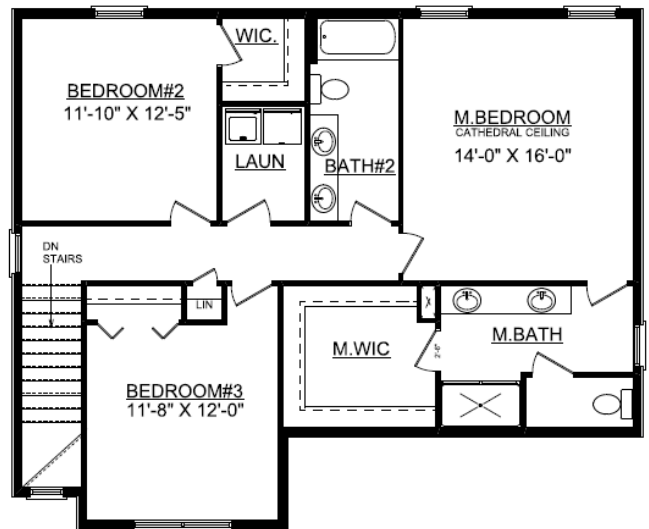

Lot 505 Prairie Meadows

413 Sutton St

Savoy, IL 61874

First Floor

First Floor = 930 sq.ft.
 Second Floor = 1,032 sq.ft..
 Basement = 689 sq.ft.

Second Floor

Basement