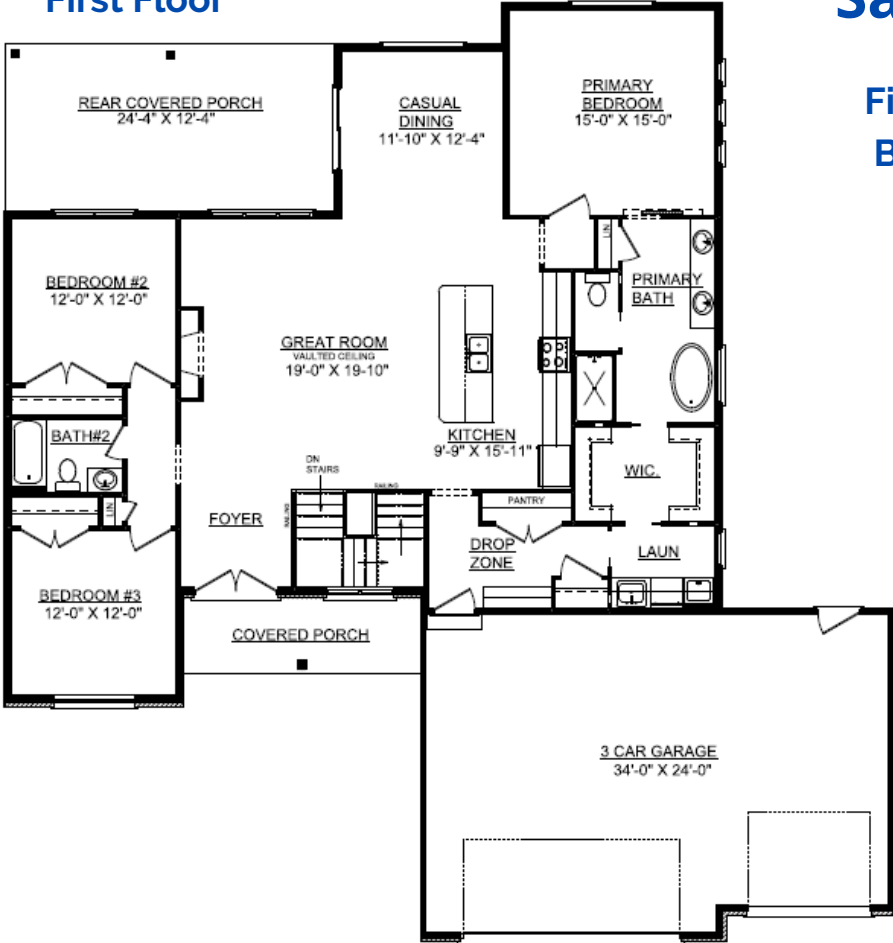

# Lot 425 Lake Falls 410 Lake Falls Blvd Savoy, IL 61874

## First Floor

First Floor = 2,011 sq.ft.  
Basement = 1,127 sq.ft.

## Basement