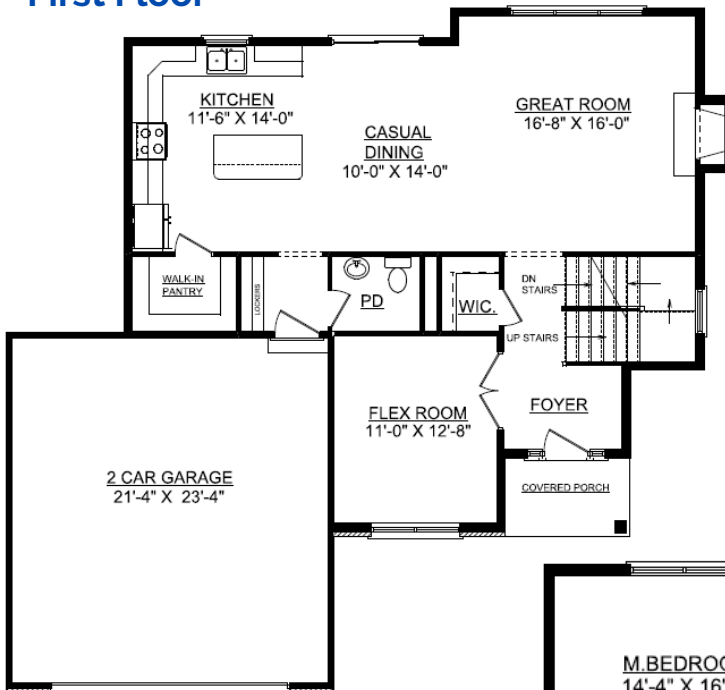

Lot 413 Prairie Meadows 304 New Haven Lane Savoy, IL 61874

First Floor = 1,074 sq.ft.
Second Floor = 1,043 sq.ft..
Basement = 617 sq.ft.

First Floor

Second Floor

Basement