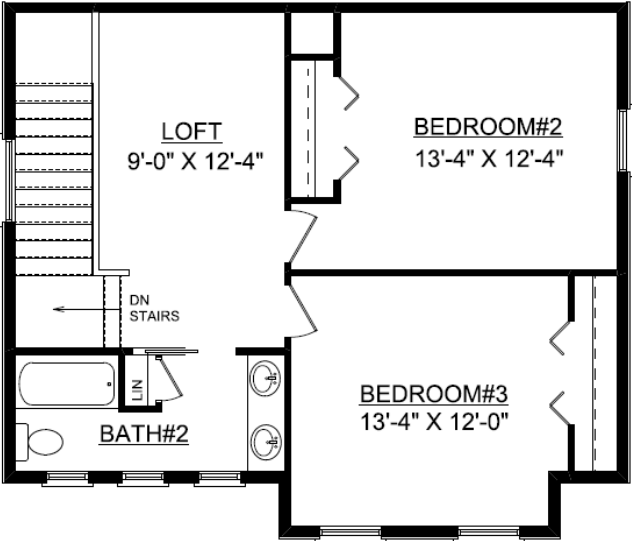

# Lot 321 Legends 4506 Legends Dr Champaign, IL 61822

First Floor = 1,305 sq.ft.  
Second Floor = 678 sq.ft..  
Basement = 795 sq.ft.

## First Floor

## Second Floor

## Basement