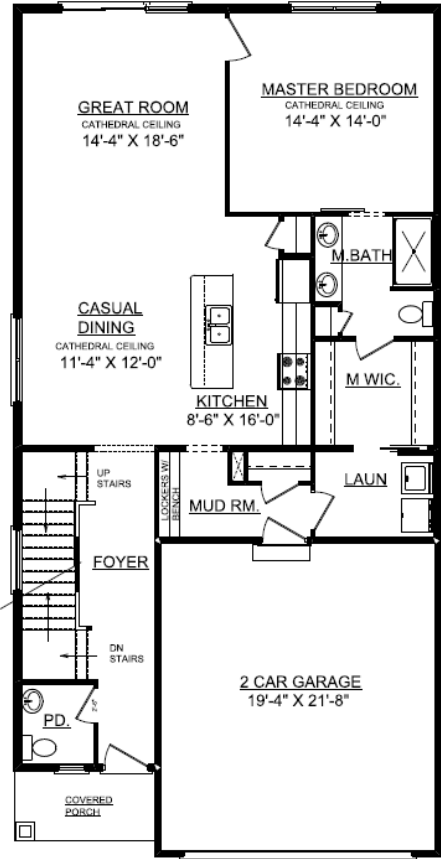

# Lot 321 Legends 4506 Legends Dr Champaign, IL 61822

First Floor = 1,305 sq.ft.  
Second Floor = 678 sq.ft..  
Basement = 795 sq.ft.

## First Floor

## Second Floor

## Basement