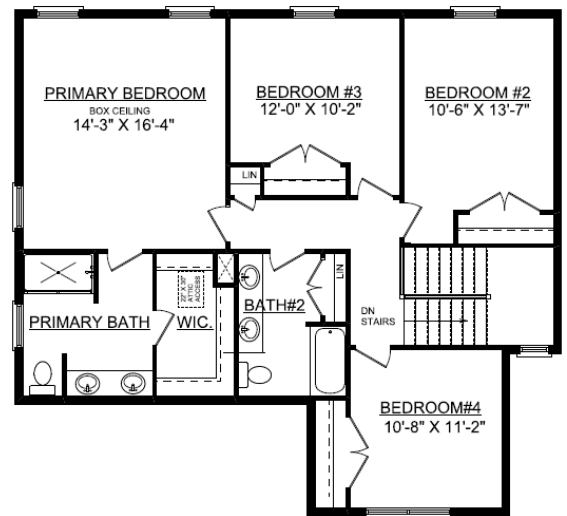

Lot 613 Thornewood 1113 Briarwood Lane Mahomet, IL 61853

First Floor

First Floor = 1,260 sq.ft.
Second Floor = 1,089 sq.ft..
Basement = 743 sq.ft.

Second Floor

Basement