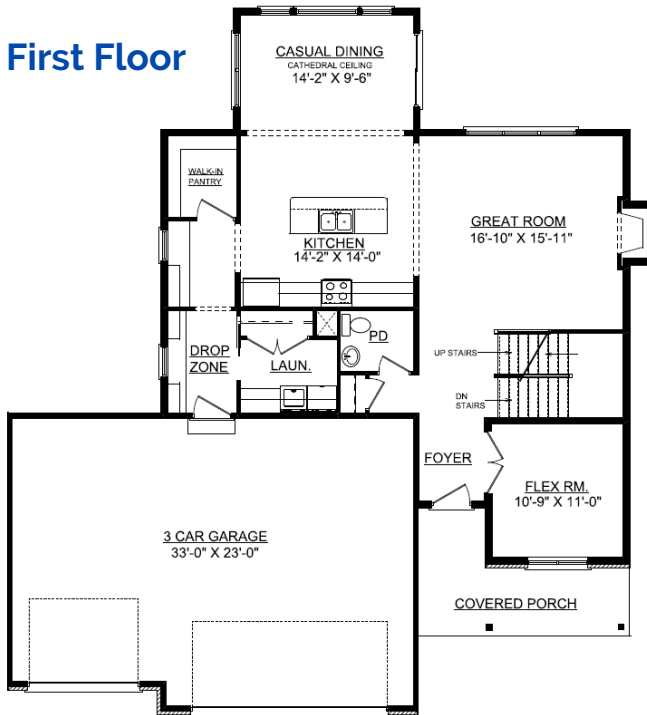

Lot 613 Thornewood 1113 Briarwood Lane Mahomet, IL 61853

First Floor

First Floor = 1,260 sq.ft.
Second Floor = 1,089 sq.ft..
Basement = 743 sq.ft.

Second Floor

Basement