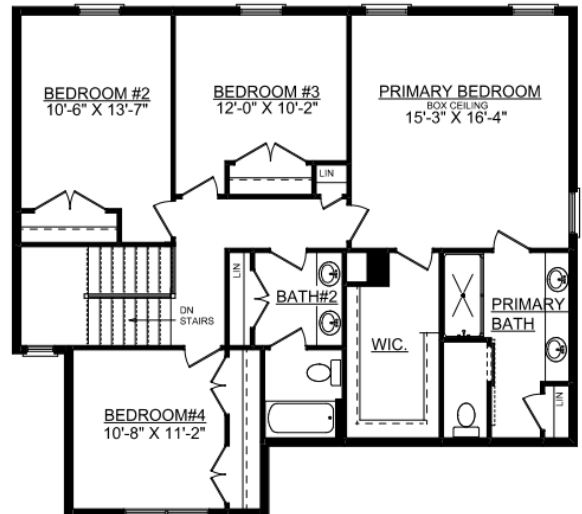

Lot 649 Wynncrest 2915 W Lake Trail Ct Dunlap, IL 61525

First Floor

First Floor = 1,294 sq.ft.
Second Floor = 1,179 sq.ft..
Basement = 760 sq.ft.

Second Floor

Basement