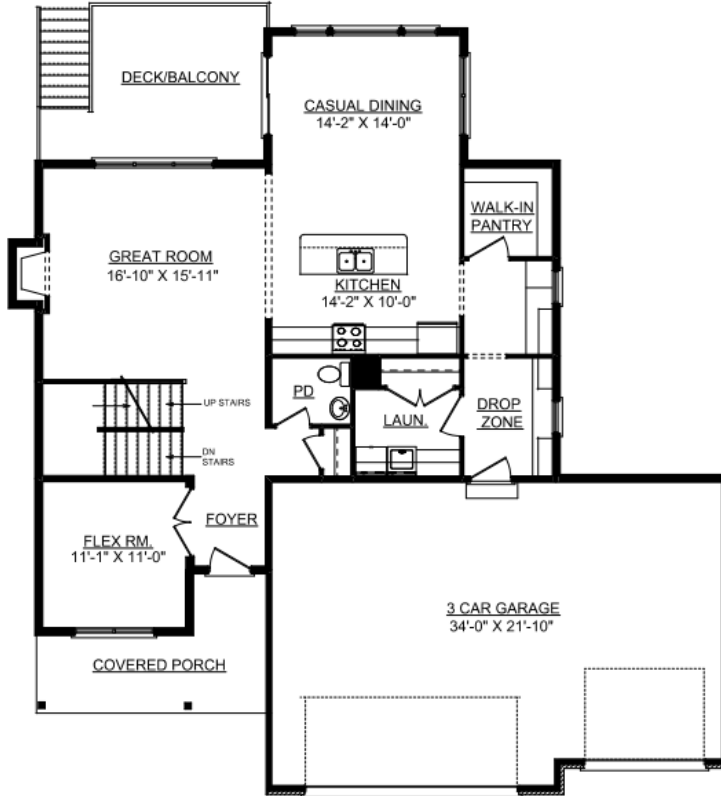

Lot 649 Wynncrest 2915 W Lake Trail Ct Dunlap, IL 61525

First Floor

First Floor = 1,294 sq.ft.
Second Floor = 1,179 sq.ft..
Basement = 760 sq.ft.

Second Floor

Basement