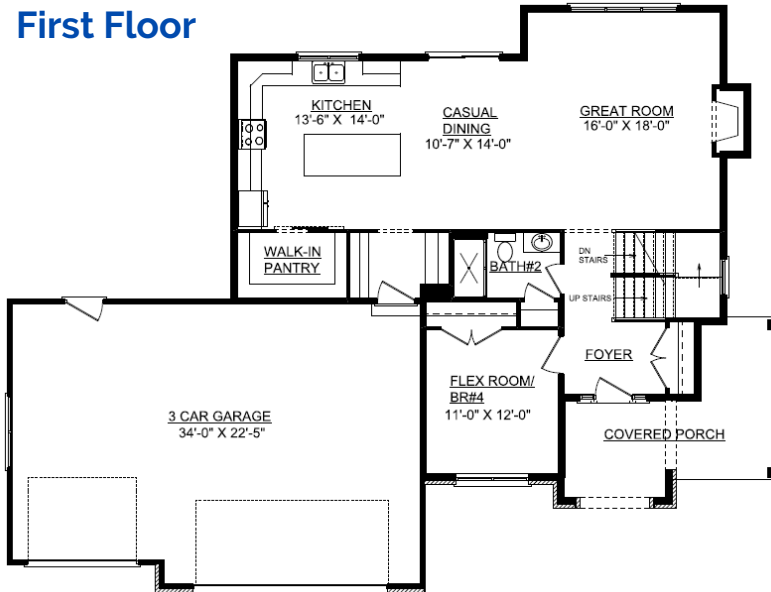

Lot 623 Thornewood 1308 Ravenwood Ln Mahomet, IL 61853

First Floor

First Floor = 1,202 sq.ft.
Second Floor = 1,150 sq.ft..
Basement = 802 sq.ft.

Second Floor

Basement