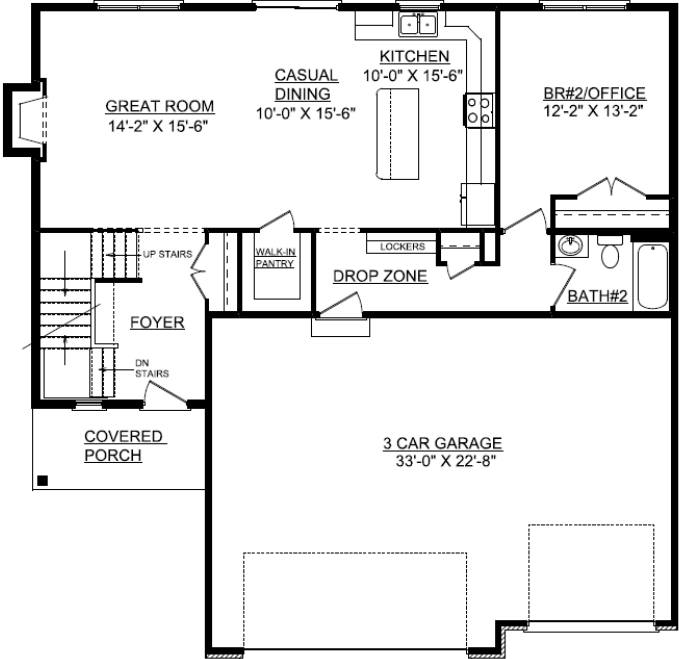

Lot 317 Liberty on the Lake 608 Harpers Ferry Savoy, IL 61874

First Floor

First Floor = 1,130 sq.ft.
Second Floor = 1,240 sq.ft..
Basement = 784 sq.ft.

Second Floor

Basement