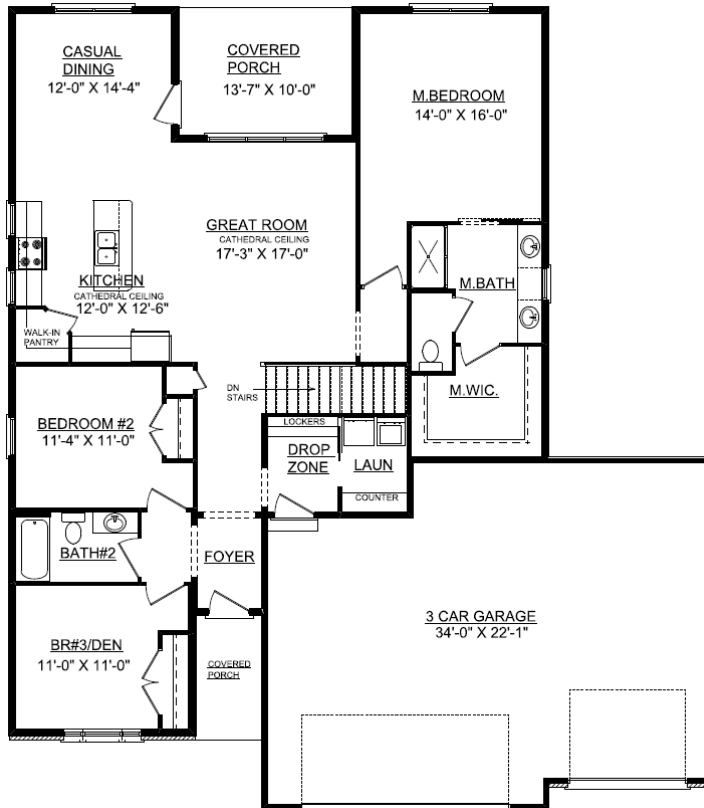

Lot 19 Liberty on the Lake 3906 Bay Cir Champaign, IL 61822

First Floor = 1,770 sq.ft.
Basement = 680 sq.ft.

First Floor

Basement