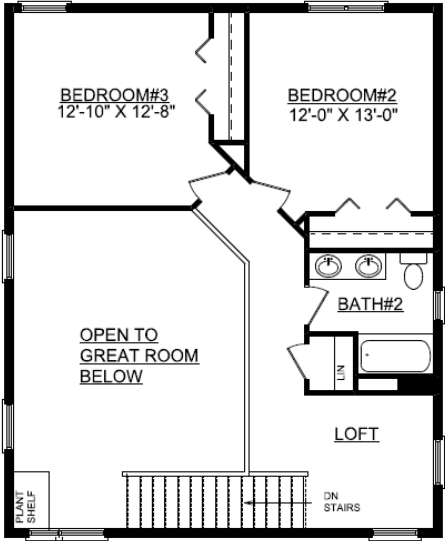

Lot 316 Legends 4516 Legends Dr Champaign, IL 61822

First Floor = 1,150 sq.ft.
Second Floor = 626 sq.ft.
Basement = 868 sq.ft.

First Floor

Second Floor

Basement