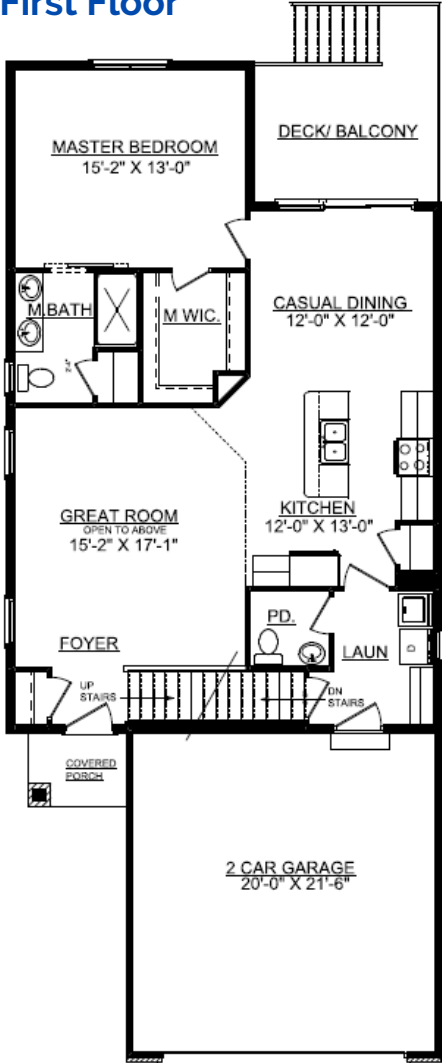

Lot 316 Legends 4516 Legends Dr Champaign, IL 61822

First Floor = 1,150 sq.ft.
Second Floor = 626 sq.ft.
Basement = 868 sq.ft.

First Floor

Second Floor

Basement