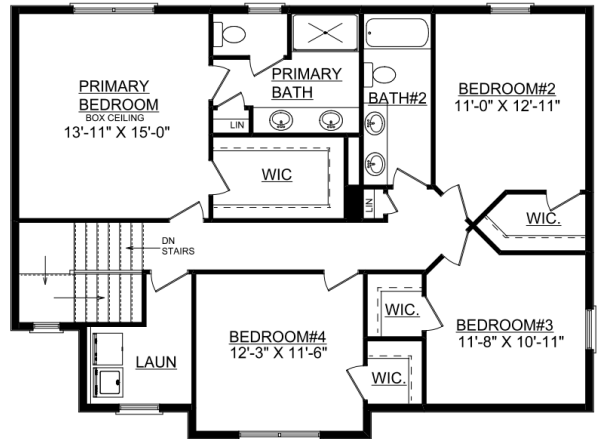

Lot 650 Wynncrest 2912 W Lake Trail Ct Dunlap, IL 61525

First Floor = 1,122 sq.ft.

Second Floor = 1,190 sq.ft..

Basement = 758 sq.ft.

Second Floor

Basement