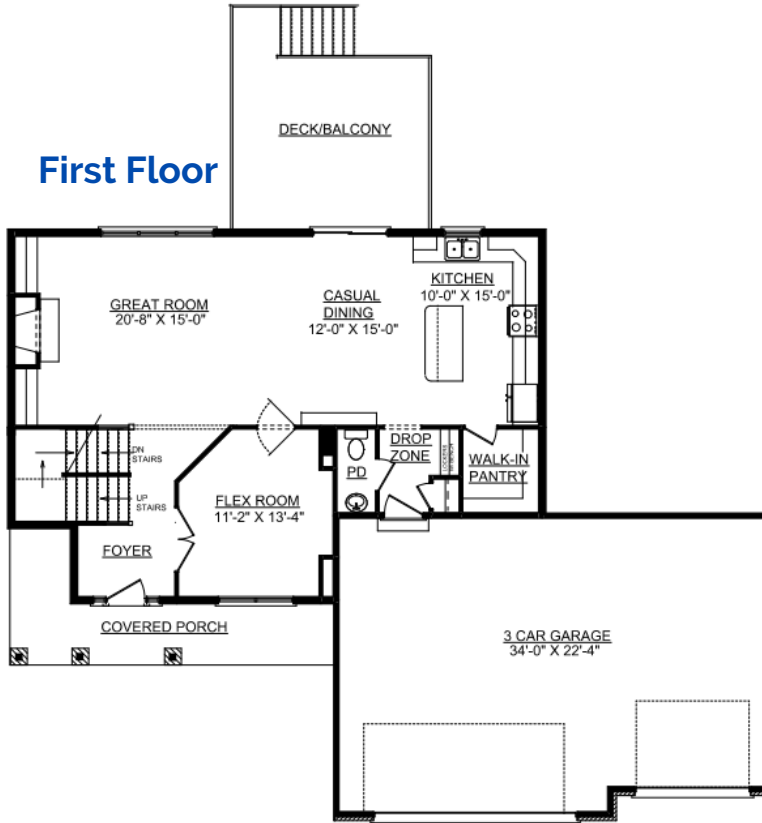

Lot 650 Wynncrest 2912 W Lake Trail Ct Dunlap, IL 61525

First Floor = 1,122 sq.ft.

Second Floor = 1,190 sq.ft..

Basement = 758 sq.ft.

Second Floor

Basement