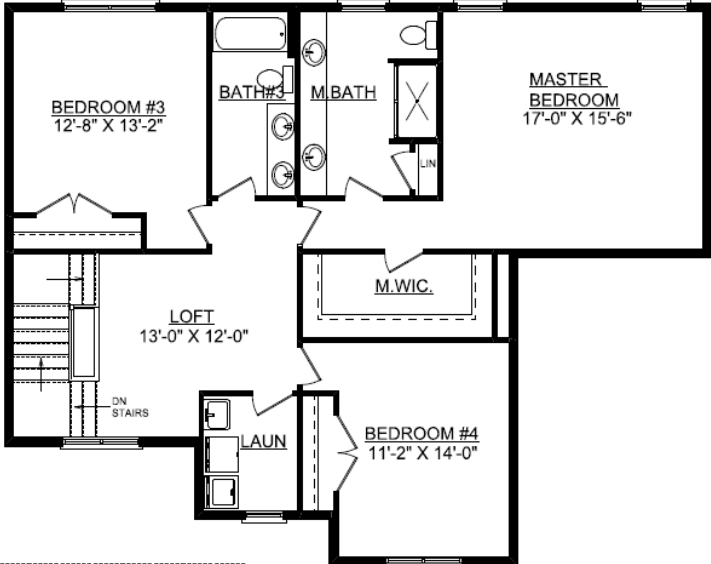

Lot 618 Thornewood 1307 Ravenwood Lane Mahomet, IL 61853

First Floor

First Floor = 1,130 sq.ft.
Second Floor = 1,240 sq.ft..
Basement = 776 sq.ft.

Second Floor

Basement