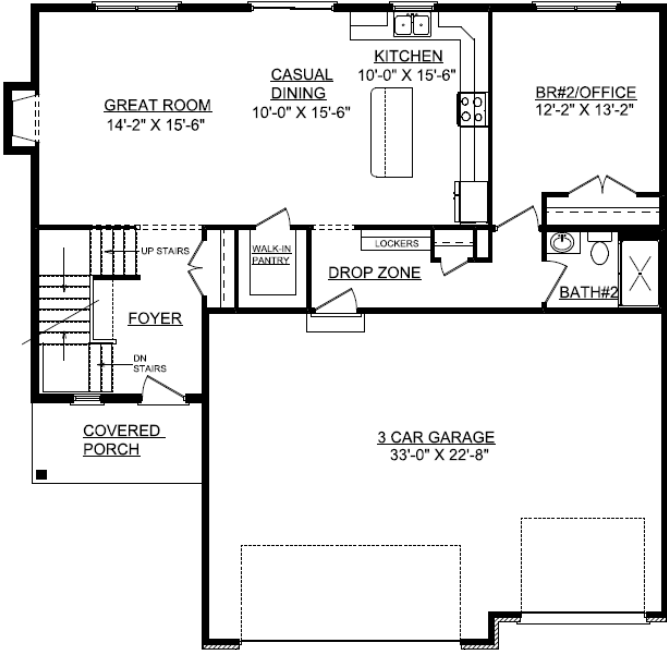

Lot 618 Thornewood 1307 Ravenwood Lane Mahomet, IL 61853

First Floor

First Floor = 1,130 sq.ft.
Second Floor = 1,240 sq.ft..
Basement = 776 sq.ft.

Second Floor

Basement