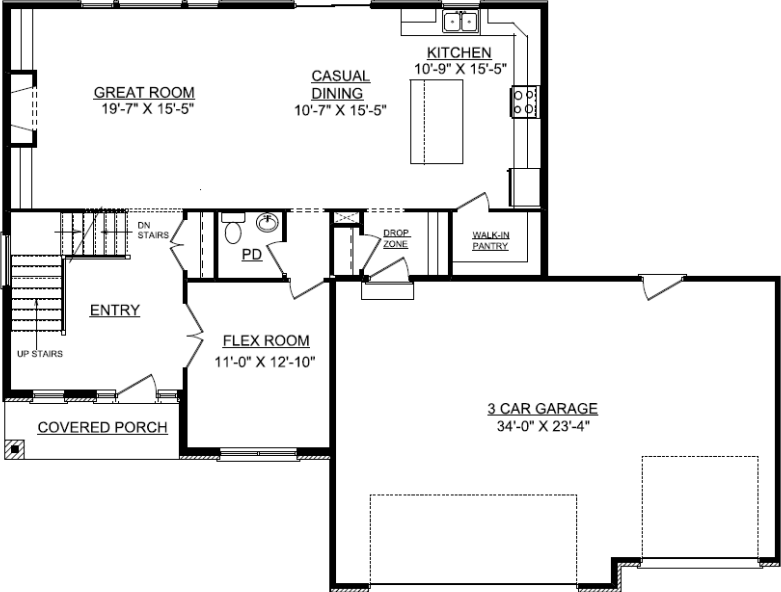

Lot 212 Lake Falls 1005 Cascade Dr Savoy, IL 61874

First Floor

First Floor = 1,191sq.ft.
Second Floor = 1,252 sq.ft..
Basement = 763 sq.ft.

Second Floor

Basement