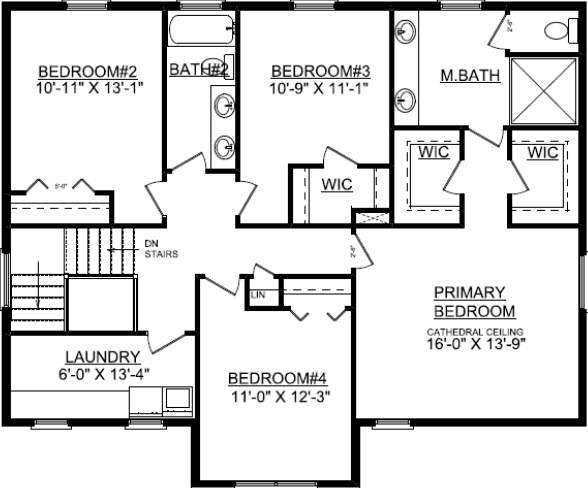

Lot 212 Lake Falls 1005 Cascade Dr Savoy, IL 61874

First Floor

First Floor = 1,191sq.ft.
Second Floor = 1,252 sq.ft..
Basement = 763 sq.ft.

Second Floor

Basement