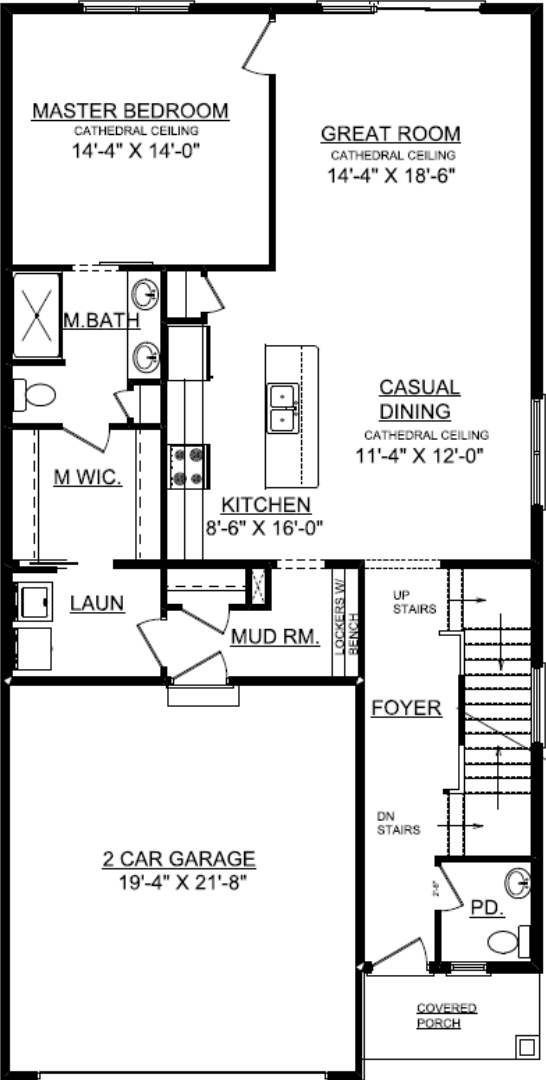

Lot 319 Legends 4510 Legends Dr Champaign, IL 61822

First Floor = 1,305 sq.ft.
Second Floor = 678 sq.ft..

First Floor

Second Floor