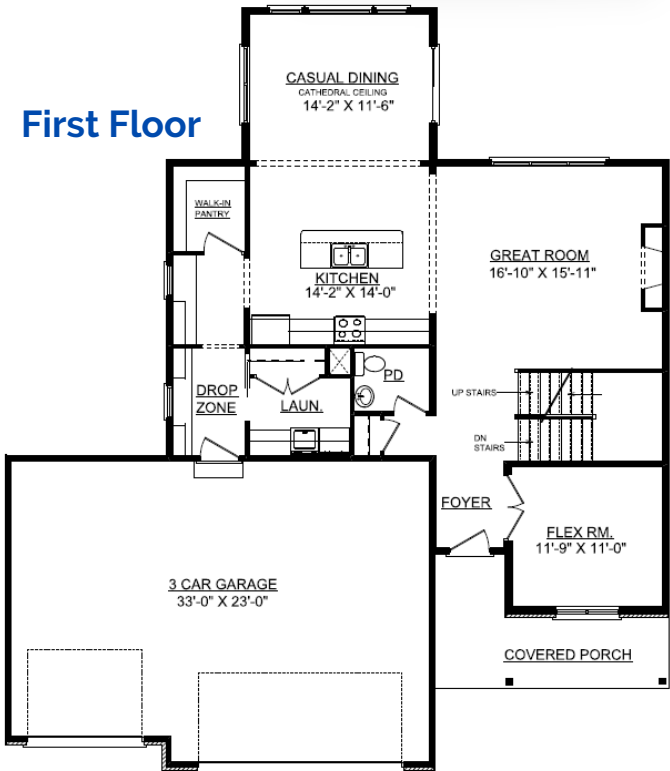

Lot 216 Lake Falls 912 Cascade Dr Savoy, IL 61874

First Floor = 1,328 sq.ft.
Second Floor = 1,111 sq.ft..
Basement = 791 sq.ft.

First Floor

Second Floor

Basement