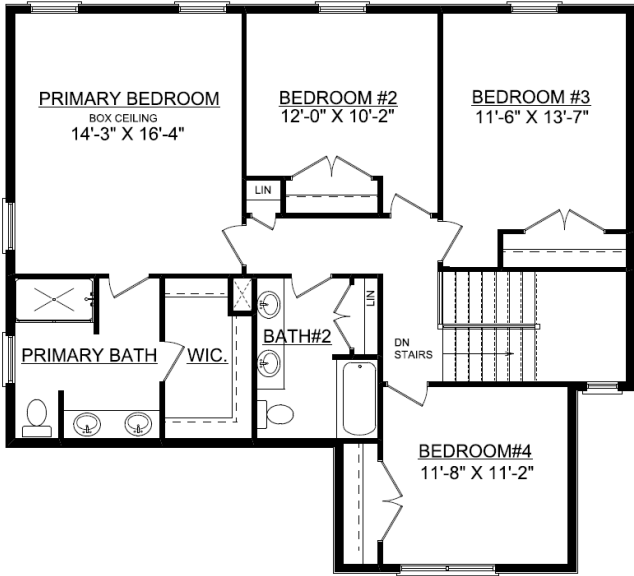

Lot 216 Lake Falls 912 Cascade Dr Savoy, IL 61874

First Floor = 1,328 sq.ft.
Second Floor = 1,111 sq.ft..
Basement = 791 sq.ft.

First Floor

Second Floor

Basement