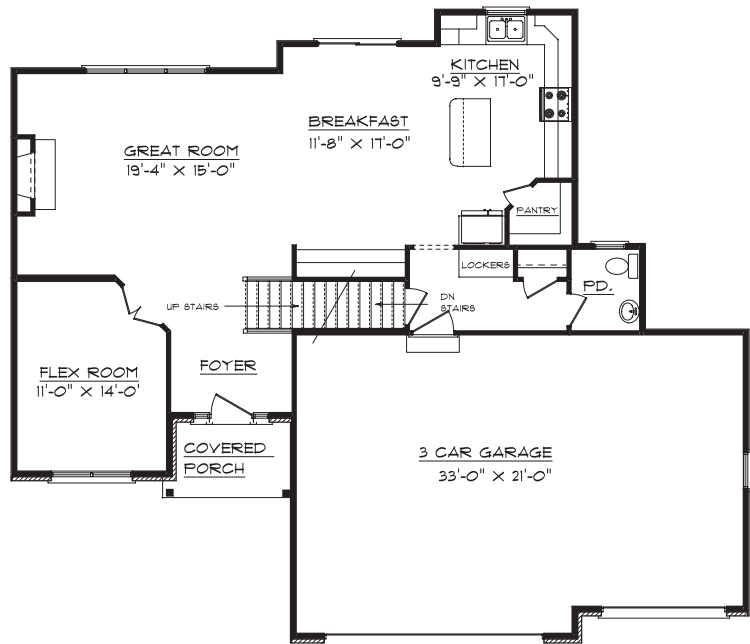

**Lot 123 Wynncrest
2513 W. Alabaster Ave.
Dunlap, IL 61525**

PLAN SUMMARY

| | |
|--------------------------|--------------|
| First Floor | 1111 sq. ft. |
| Second Floor | 1297 sq. ft. |
| Finished Basement | 531 sq. ft. |
| TOTAL Finished | 2939 sq. ft. |