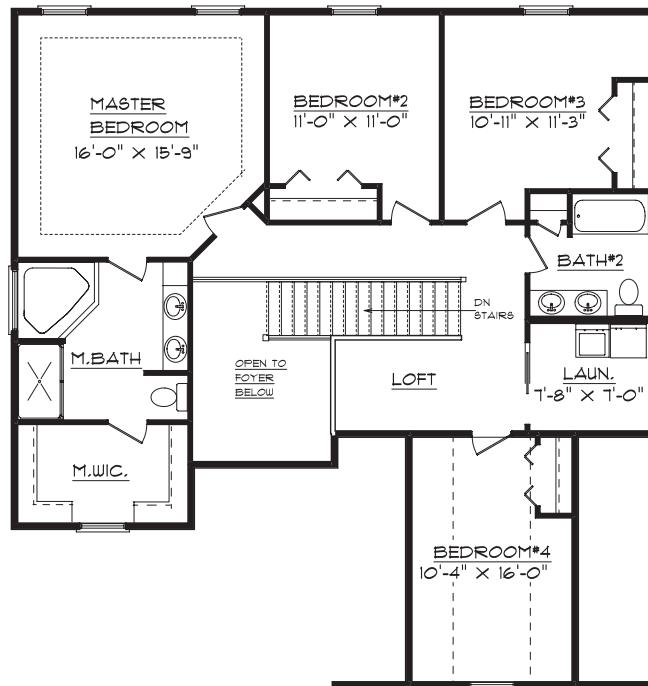

**Lot 123 Wynncrest
2513 W. Alabaster Ave.
Dunlap, IL 61525**

PLAN SUMMARY

| | |
|--------------------------|--------------|
| First Floor | 1111 sq. ft. |
| Second Floor | 1297 sq. ft. |
| Finished Basement | 531 sq. ft. |
| TOTAL Finished | 2939 sq. ft. |