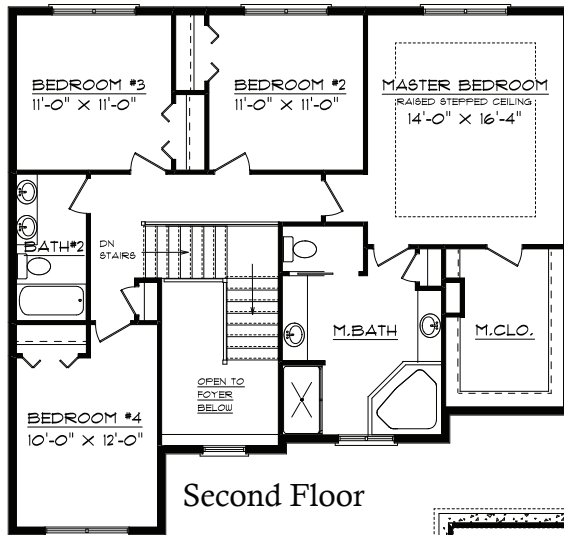

**Lot 828 Ironwood West
2106 Savanna Drive
Champaign, IL 61822**

Plan Summary

First Floor	1327 sq.ft.
Second Floor	1180 sq.ft.
Finished Basement	852 sq.ft.
TOTAL Finished	3359 sq.ft.