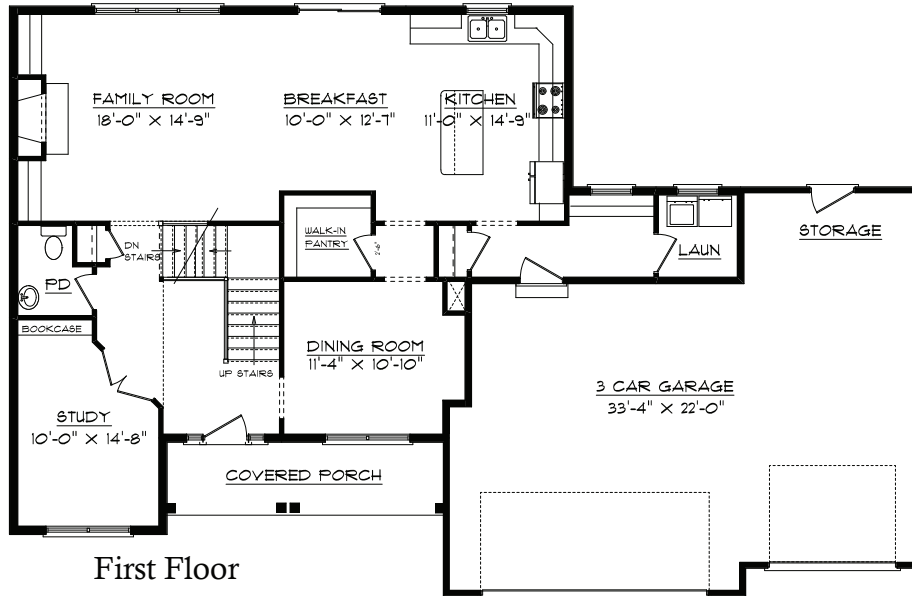

**Lot 828 Ironwood West
2106 Savanna Drive
Champaign, IL 61822**

Plan Summary

First Floor	1327 sq.ft.
Second Floor	1180 sq.ft.
Finished Basement	852 sq.ft.
TOTAL Finished	3359 sq.ft.