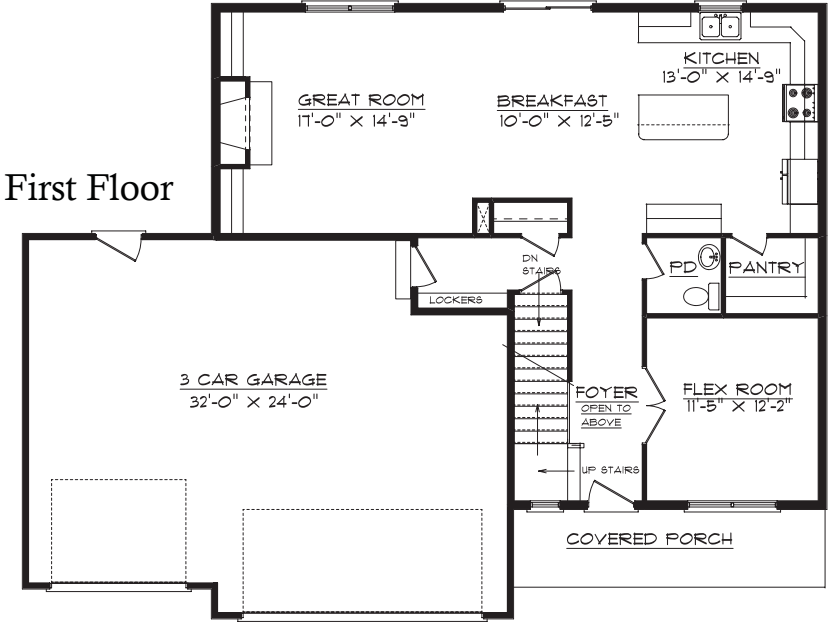

**Lot 826 Ironwood West  
2102 Savanna Drive  
Champaign, IL 61822**

**Second Floor**

**Plan Summary**

<b>First Floor</b>	1071 sq.ft.
<b>Second Floor</b>	1349 sq.ft.
<b>Basement- finished drywall</b>	829 sq.ft.
<b>TOTAL Finished</b>	2420 sq.ft.

**Basement- finished thru drywall stage**