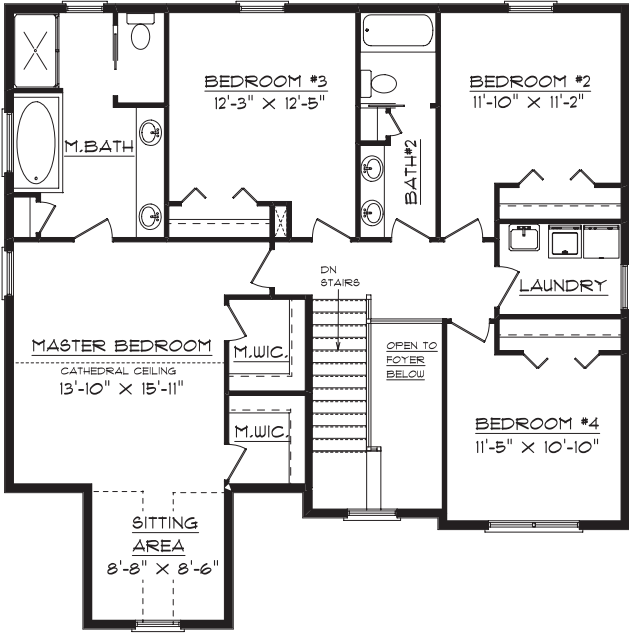

**Lot 826 Ironwood West  
2102 Savanna Drive  
Champaign, IL 61822**

**Second Floor**

**Plan Summary**

<b>First Floor</b>	1071 sq.ft.
<b>Second Floor</b>	1349 sq.ft.
<b>Basement- finished drywall</b>	829 sq.ft.
<b>TOTAL Finished</b>	2420 sq.ft.

**Basement- finished thru drywall stage**