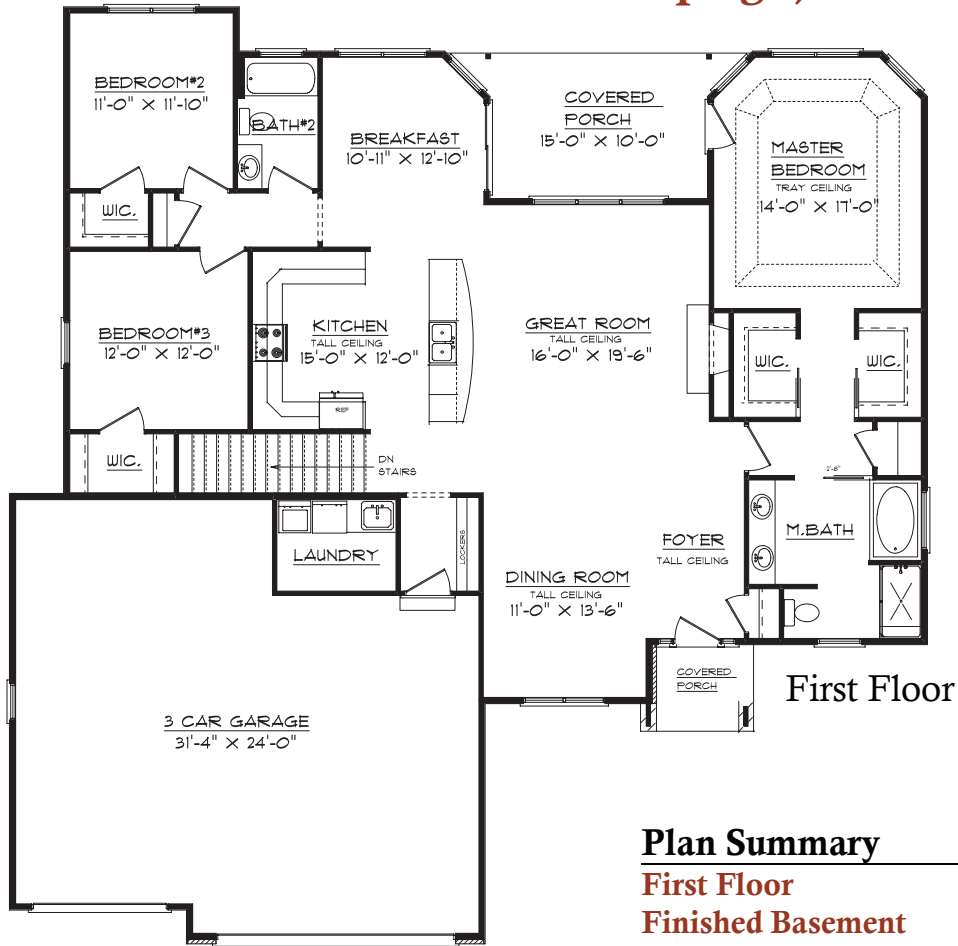

**Lot 218 Will's Trace  
5108 Stonebridge Drive  
Champaign, IL 61822**

**First Floor**

**Plan Summary**

<b>First Floor</b>	2088 sq.ft.
<b>Finished Basement</b>	1263 sq.ft.
<b>TOTAL Finished</b>	3351 sq.ft.

**Basement**