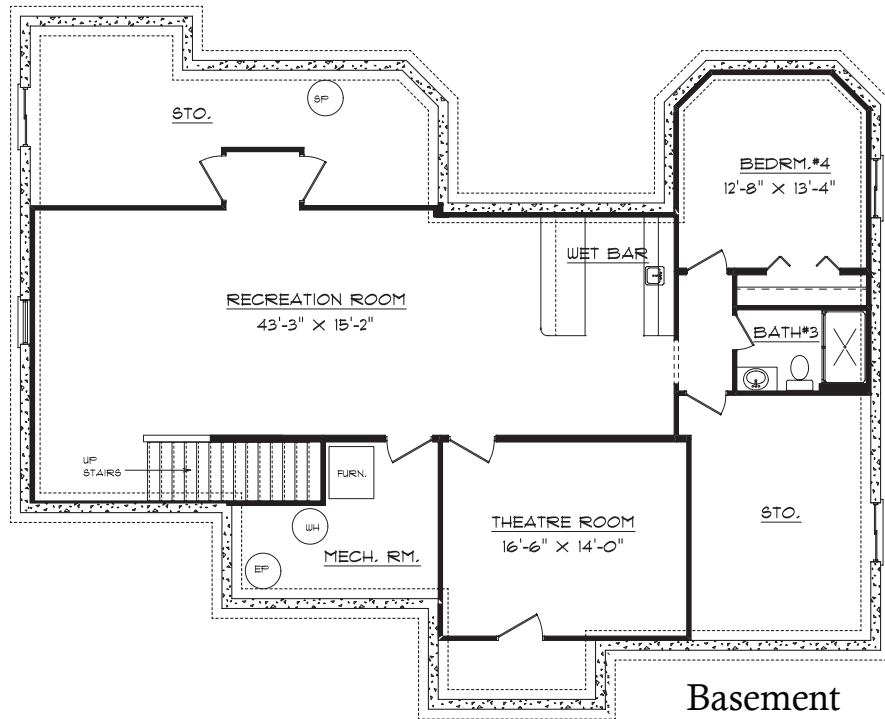

**Lot 218 Will's Trace  
5108 Stonebridge Drive  
Champaign, IL 61822**

**First Floor**

**Plan Summary**

<b>First Floor</b>	2088 sq.ft.
<b>Finished Basement</b>	1263 sq.ft.
<b>TOTAL Finished</b>	3351 sq.ft.

**Basement**