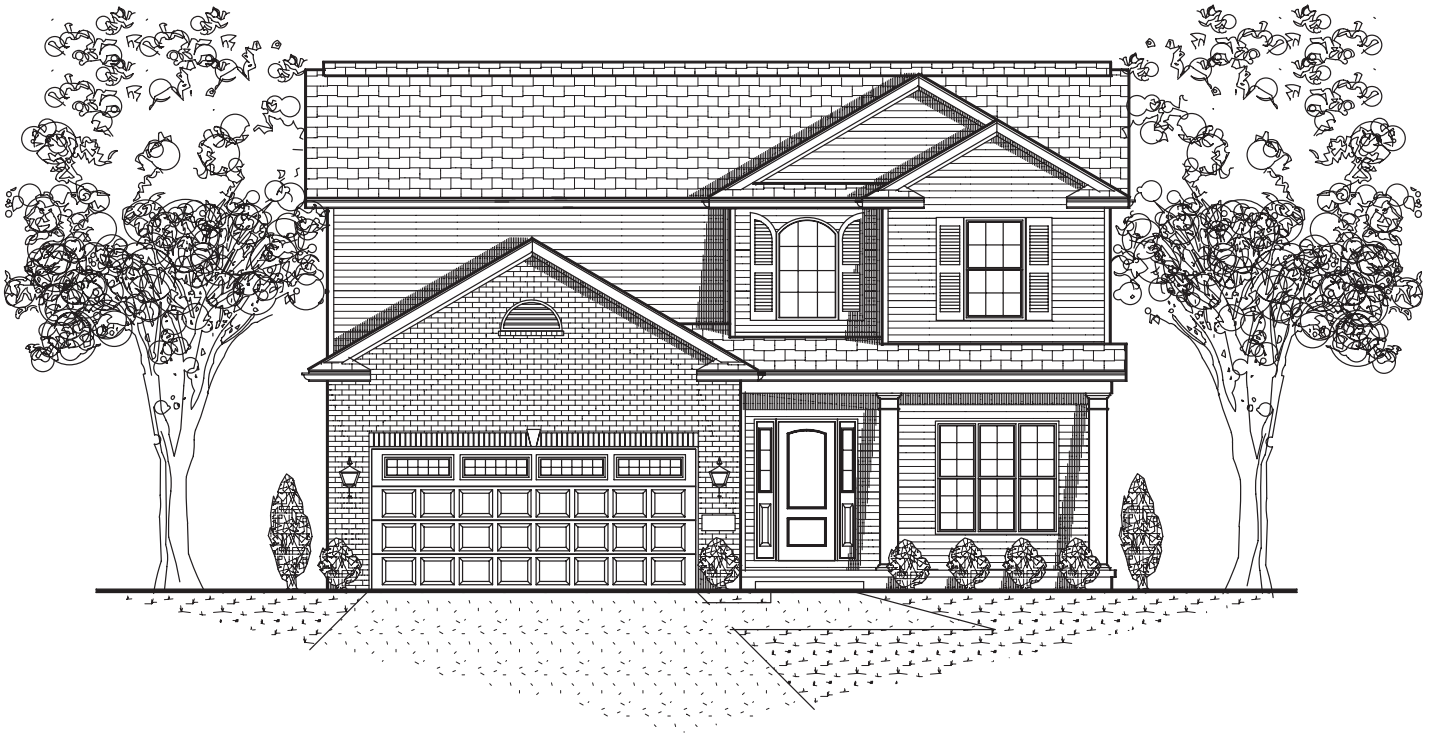

The Bradford

80 Dry Sage Circle ▪ Harvest Pointe ▪ Bloomington
Price: \$218,900

Home Details

Structure

- 1856 Total Finished Square Footage
- Full Unfinished basement
- 3 Bedrooms, 2.5 baths
- 2 Car Garage
- 9' Tall First Floor Walls