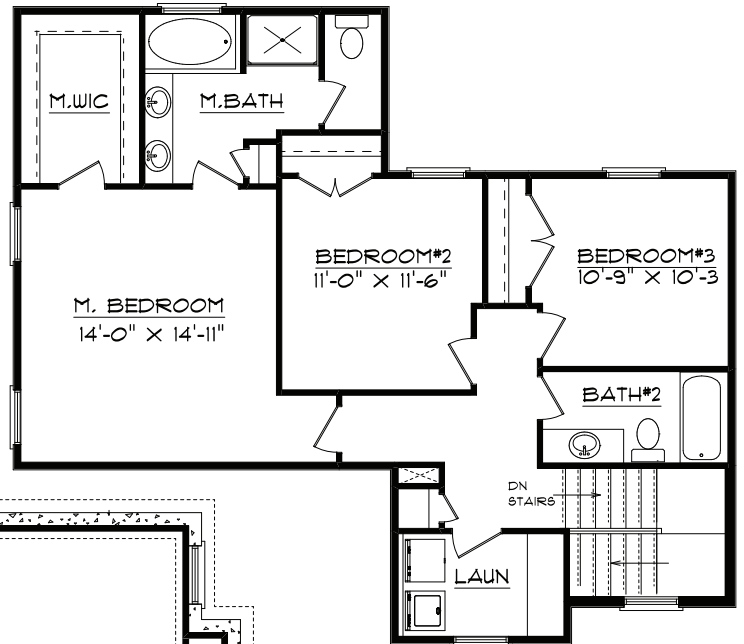

**Lot 169 Prairie Meadows  
105 Bradford Avenue  
Savoy, IL 61874**

First Floor

**Plan Summary**

<b>First Floor</b>	980 sq.ft.
<b>Second Floor</b>	926 sq.ft.
<b>Finished Basement</b>	595 sq.ft.
<b>TOTAL Finished</b>	2501 sq.ft.

Second Floor

Finished Basement