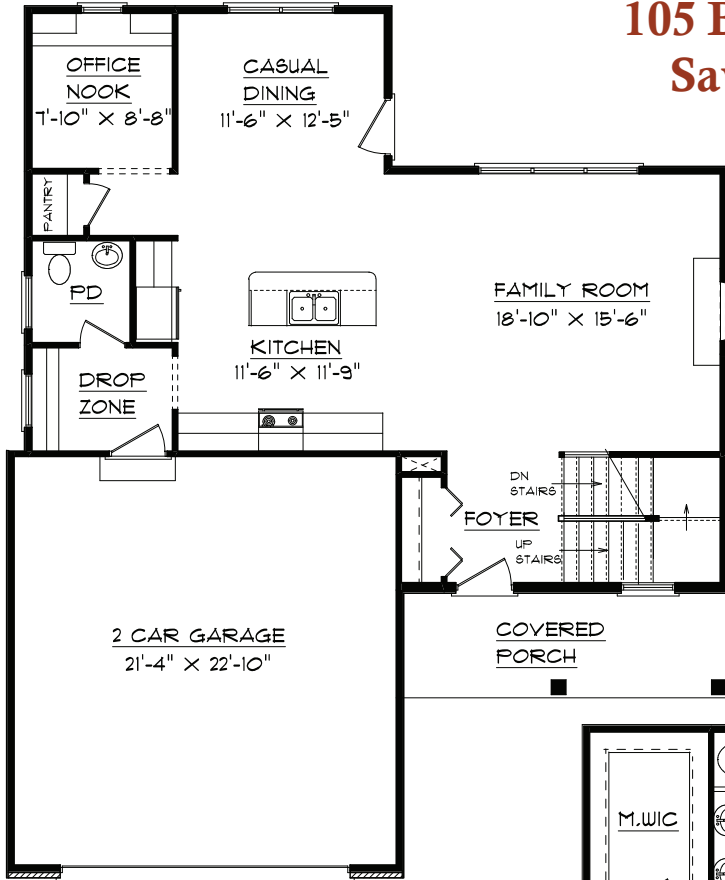

**Lot 169 Prairie Meadows  
105 Bradford Avenue  
Savoy, IL 61874**

First Floor

**Plan Summary**

<b>First Floor</b>	980 sq.ft.
<b>Second Floor</b>	926 sq.ft.
<b>Finished Basement</b>	595 sq.ft.
<b>TOTAL Finished</b>	2501 sq.ft.

Second Floor

Finished Basement