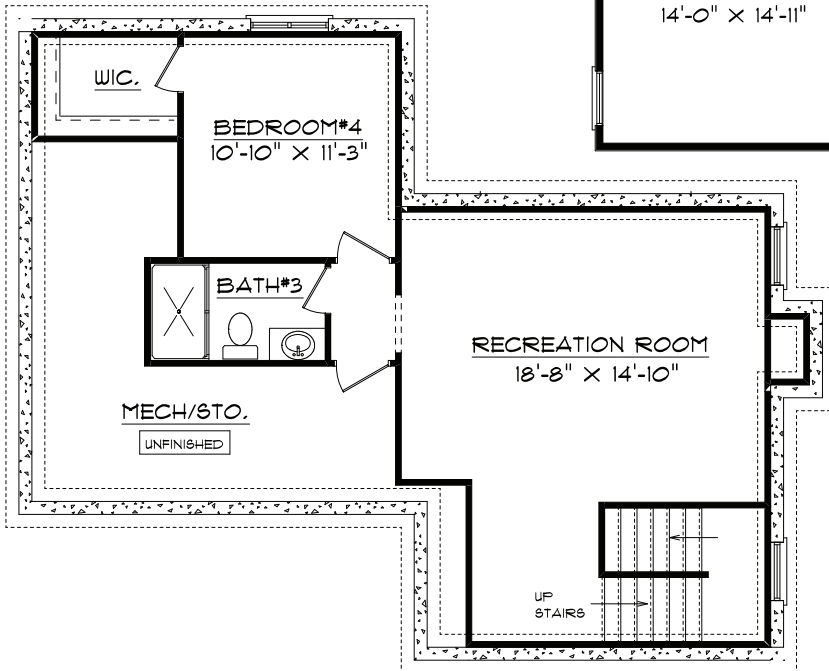

**Lot 169 Prairie Meadows  
105 Bradford Avenue  
Savoy, IL 61874**

First Floor

**Plan Summary**

<b>First Floor</b>	980 sq.ft.
<b>Second Floor</b>	926 sq.ft.
<b>Finished Basement</b>	595 sq.ft.
<b>TOTAL Finished</b>	2501 sq.ft.

Second Floor

Finished Basement