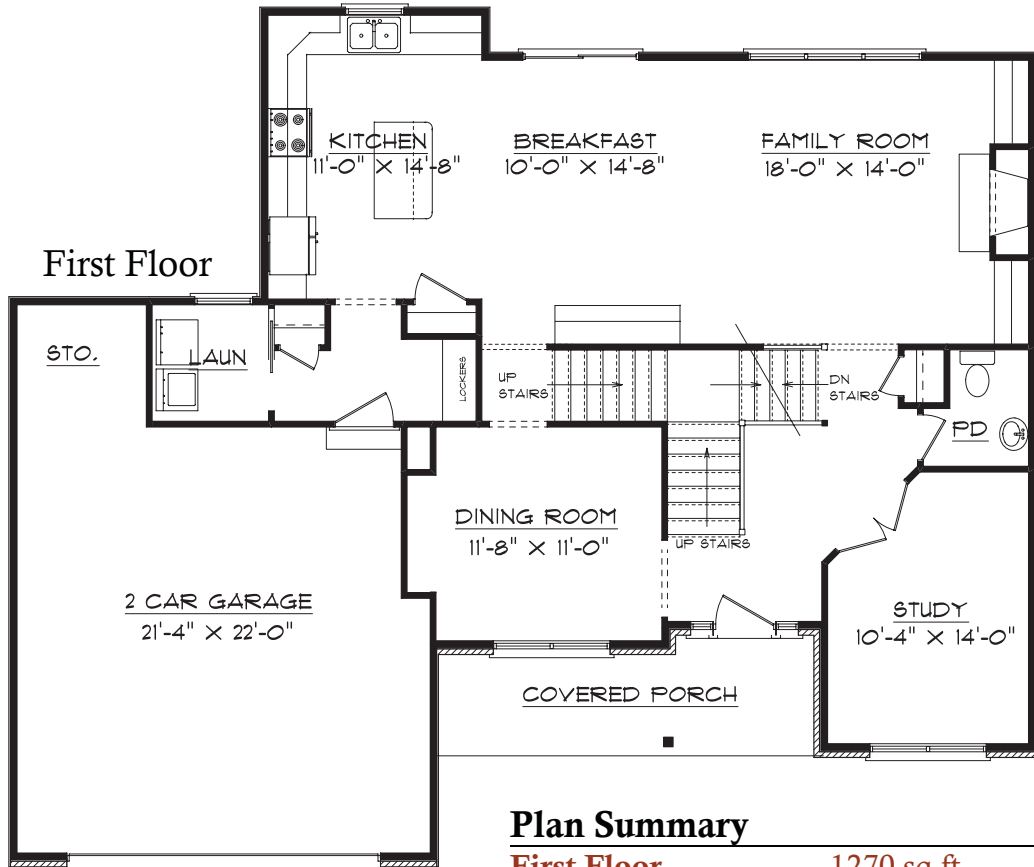

**Lot 161 Prairie Meadows
311 Banbury Lane
Savoy, IL 61874**

Plan Summary

| | |
|-----------------------|-------------|
| First Floor | 1270 sq.ft. |
| Second Floor | 1148 sq.ft. |
| Basement | unfinished |
| TOTAL Finished | 2418 sq.ft. |

Second Floor