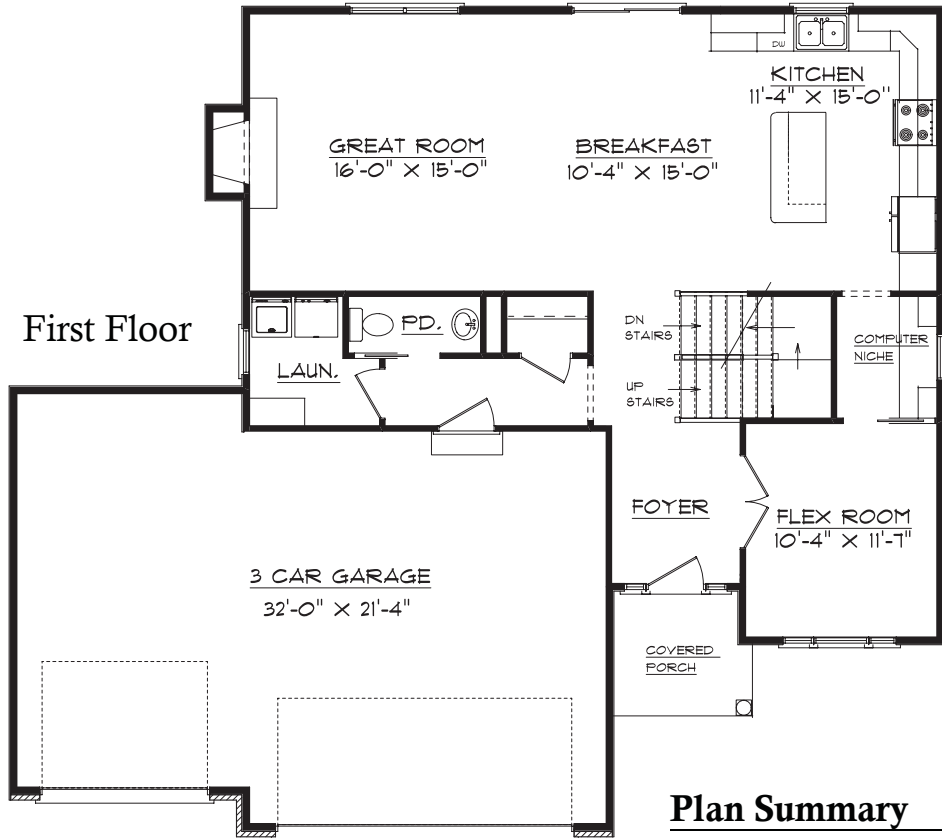

**Lot 142 Prairie Meadows  
312 Preston Street  
Savoy, IL 61874**

**Plan Summary**

<b>First Floor</b>	1082 sq.ft.
<b>Second Floor</b>	1066 sq.ft.
<b>Basement</b>	unfinished
<b>TOTAL Finished</b>	2148 sq.ft.