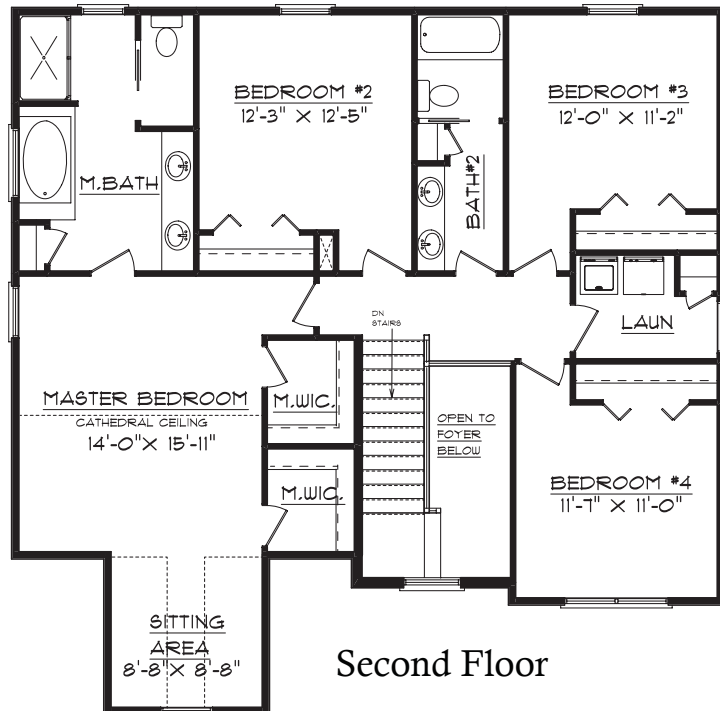

**Lot 139 Prairie Meadows**  
**306 Preston Street**  
**Savoy, IL 61874**

First Floor

**Plan Summary**

<b>First Floor</b>	1059 sq.ft.
<b>Second Floor</b>	1335 sq.ft.
<b>Basement</b>	unfinished
<b>TOTAL Finished</b>	2394 sq.ft.

Second Floor