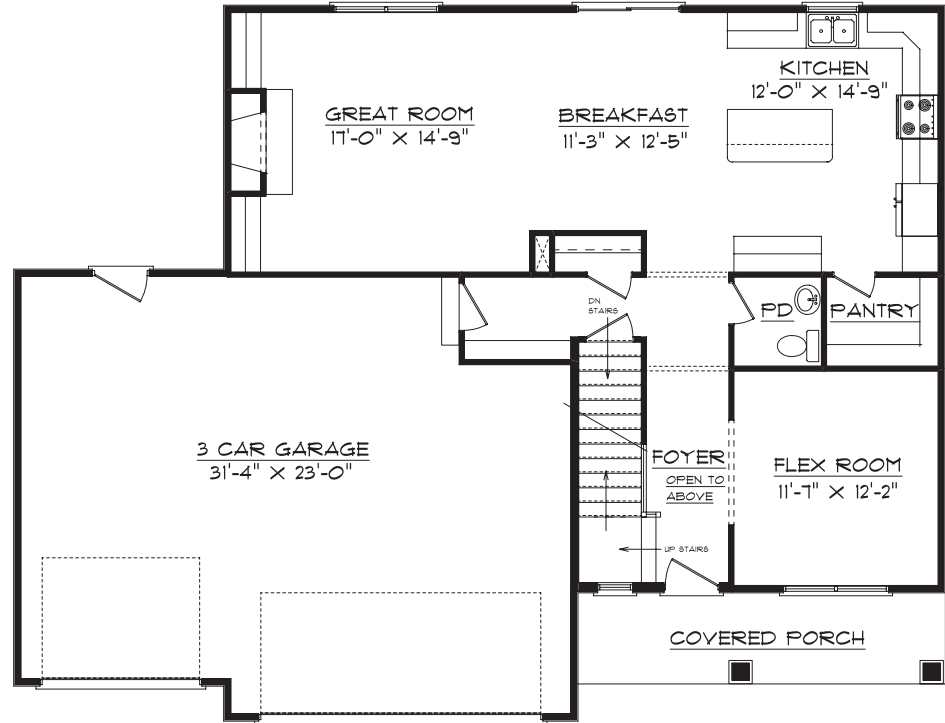

**Lot 139 Prairie Meadows**  
**306 Preston Street**  
**Savoy, IL 61874**

First Floor

**Plan Summary**

<b>First Floor</b>	1059 sq.ft.
<b>Second Floor</b>	1335 sq.ft.
<b>Basement</b>	unfinished
<b>TOTAL Finished</b>	2394 sq.ft.

Second Floor