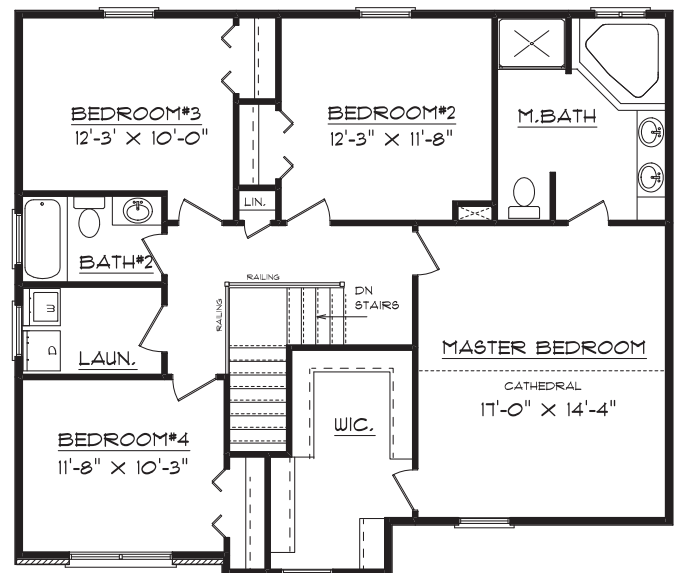

## *Plan Highlights*

<b>First Floor</b>	1192 Square Feet
<b>Second Floor</b>	1160 Square Feet
<b>Total</b>	2352 Square Feet
<b>Fin. Basement</b>	Unfinished

1607 Visa Drive Suite 7. Normal, IL 61761  
Office: 309.862.0525 Fax: 309.862.0526  
Please visit our website [www.signaturehomes.ws](http://www.signaturehomes.ws)