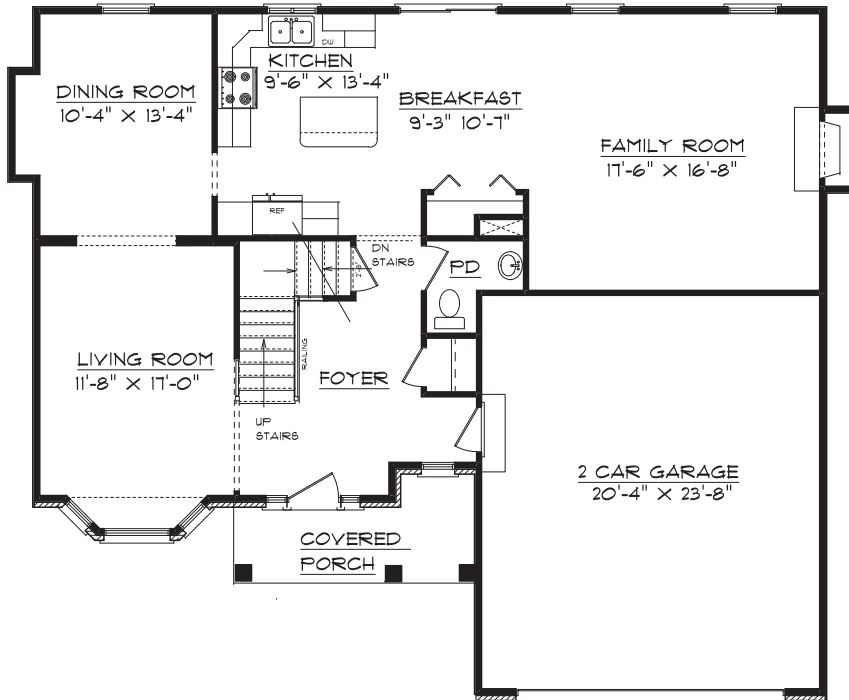

# THE FRANKLIN 4 DRY SAGE CIRCLE

## *Plan Highlights*

<b>First Floor</b>	1192 Square Feet
<b>Second Floor</b>	1160 Square Feet
<b>Total</b>	2352 Square Feet
<b>Fin. Basement</b>	Unfinished

1607 Visa Drive Suite 7. Normal, IL 61761  
Office: 309.862.0525 Fax: 309.862.0526  
Please visit our website [www.signaturehomes.ws](http://www.signaturehomes.ws)