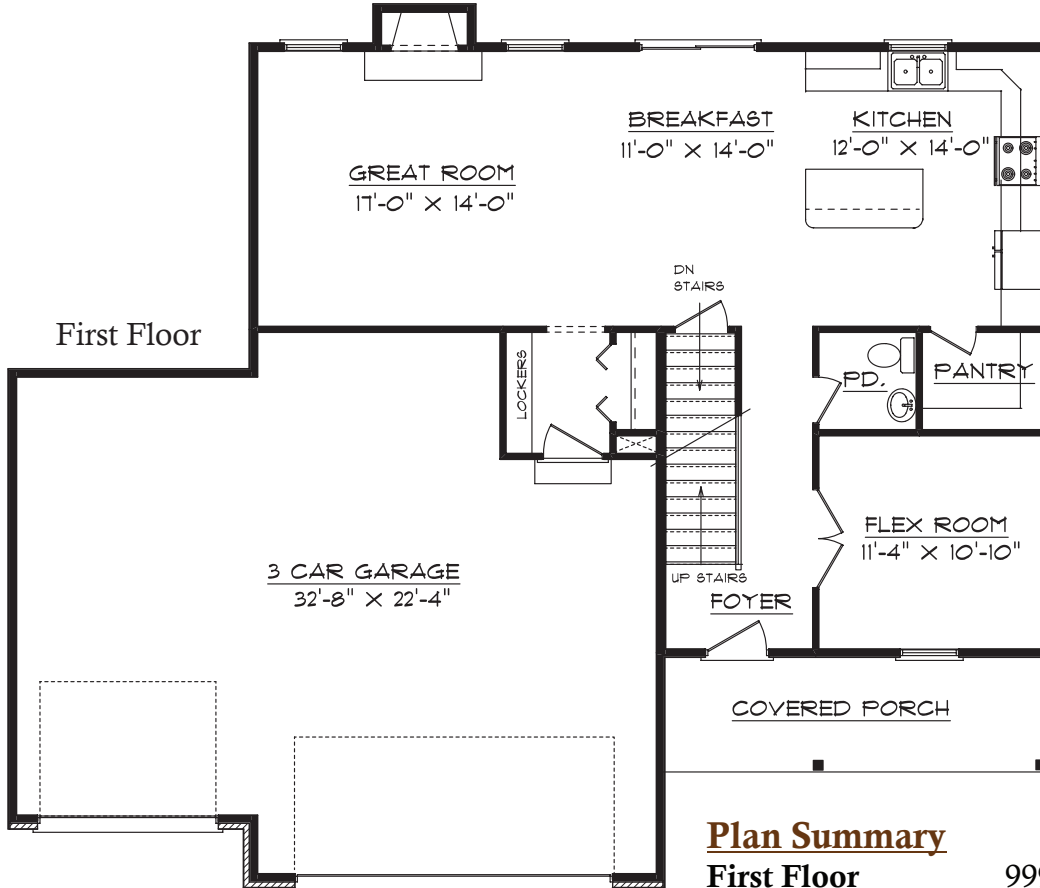

**Lot 123 Harvest Pointe
24 Dry Sage Circle
Bloomington, IL 61705**

Plan Summary

First Floor	999 sq. ft.
Second Floor	1102 sq. ft.
Total Finished	2101 sq. ft.
Basement	Unfinished