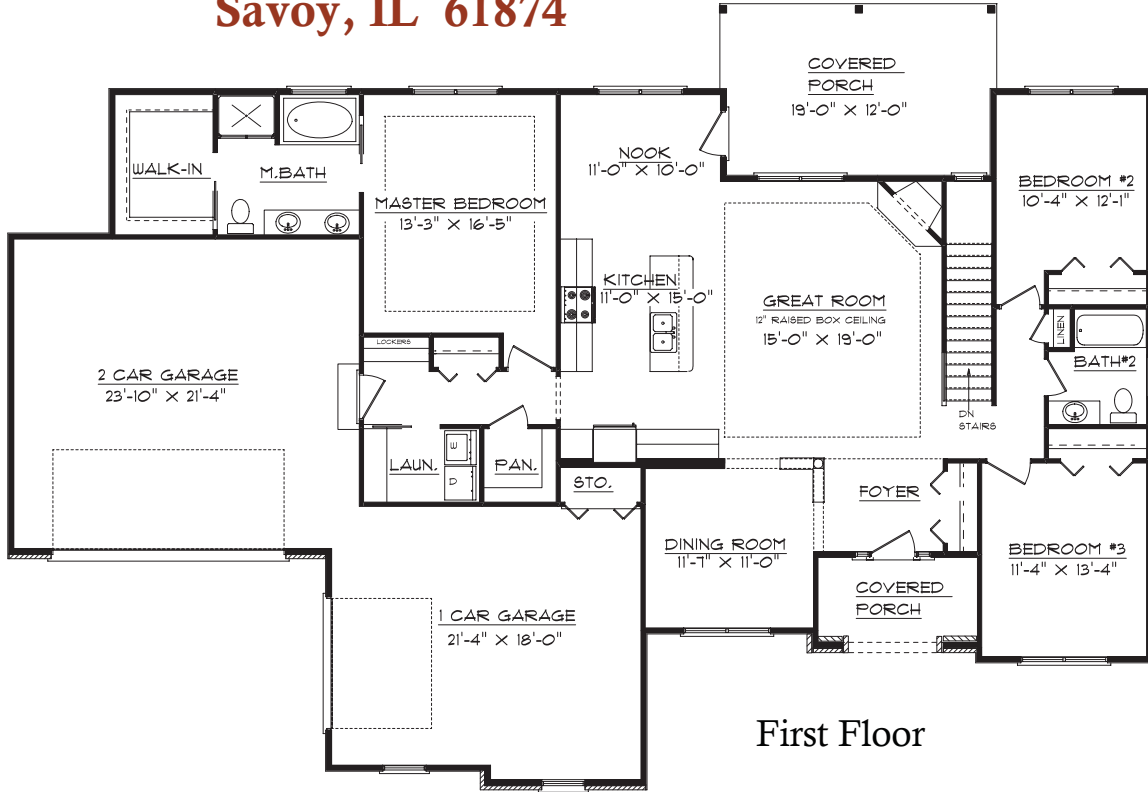

**Lot 148 Lake Falls
613 Silver Lake Court
Savoy, IL 61874**

First Floor

Plan Summary

First Floor	1934 sq.ft.
Finished Basement	568 sq.ft.
TOTAL Finished	2502 sq.ft.

Basement