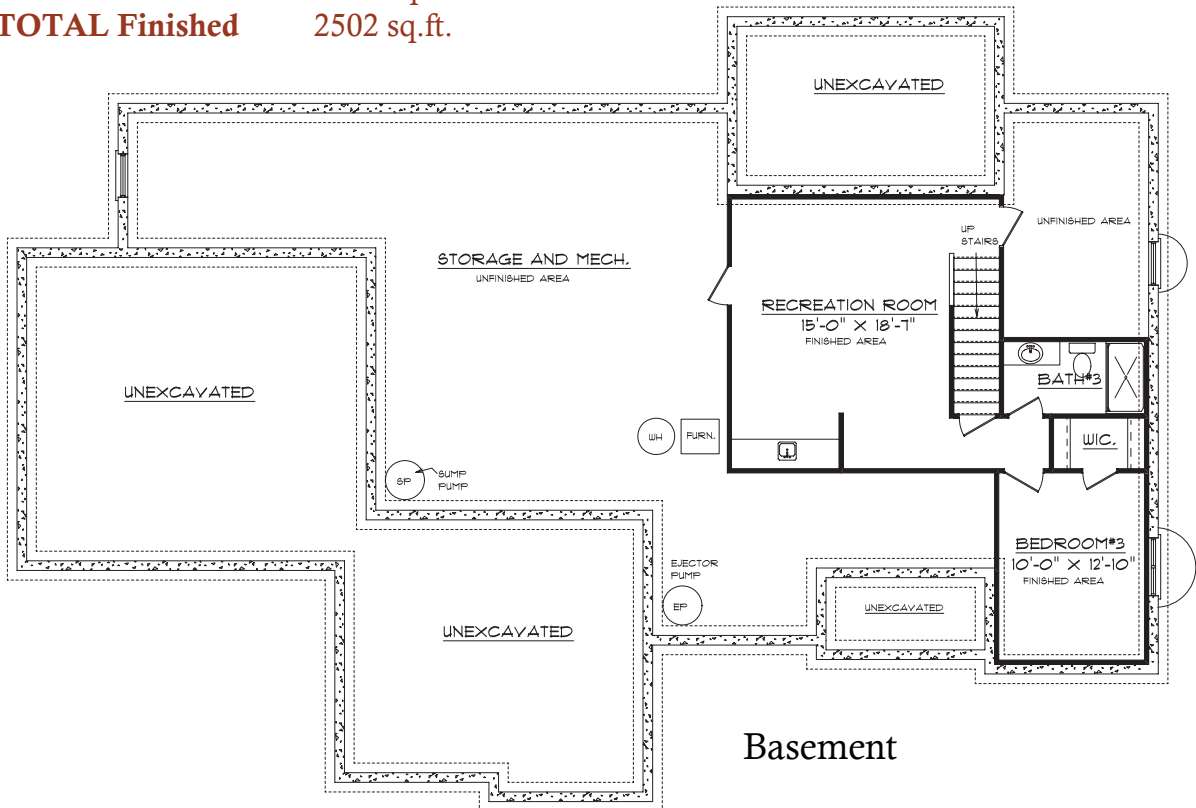

**Lot 148 Lake Falls
613 Silver Lake Court
Savoy, IL 61874**

First Floor

Plan Summary

First Floor	1934 sq.ft.
Finished Basement	568 sq.ft.
TOTAL Finished	2502 sq.ft.

Basement